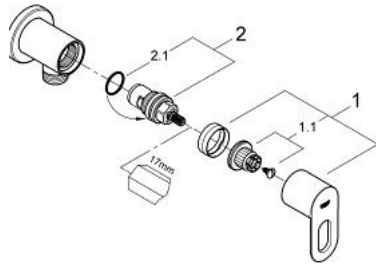

26 020 000 **BAULoop SHOWER VALVE 1/2"**

**PRODUCT DESCRIPTION**

- Colour: chrome
- wall mounted
- outlet thread 1/2"
- metal lever
- ceramic headpart 1/2", 90°

## 26 020 000 BAULOOK SHOWER VALVE 1/2"

### SPARE PARTS, June 2010 – now

1: Handle (Spare part-nr. 48121000)

1.1: Replacement handle connection kit (Spare part-nr. 45186000)

1.1.1: O-ring  $\varnothing 18.2 \times \varnothing 1.7$  (Spare part-nr. 0392400M)

2: Ceramic headpart, 1/2" (Spare part-nr. 45882000)

2.1: O-ring  $\varnothing 18.2 \times \varnothing 1.7$  (Spare part-nr. 0392400M)