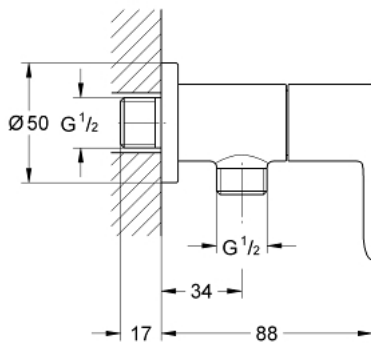

26 020 000 **BAULoop SHOWER VALVE 1/2"**

**PRODUCT DESCRIPTION**

- Colour: chrome
- wall mounted
- outlet thread 1/2"
- metal lever
- ceramic headpart 1/2", 90°

## 26 020 000 BAULOOK SHOWER VALVE 1/2"

### SPARE PARTS, June 2010 – now

1: Handle (Spare part-nr. 48121000)

1.1: Replacement handle connection kit (Spare part-nr. 45186000)

1.1.1: O-ring  $\varnothing 18.2 \times \varnothing 1.7$  (Spare part-nr. 0392400M)

2: Ceramic headpart, 1/2" (Spare part-nr. 45882000)

2.1: O-ring  $\varnothing 18.2 \times \varnothing 1.7$  (Spare part-nr. 0392400M)