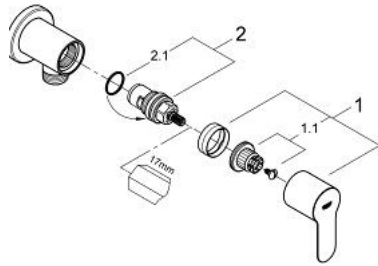

26 021 000 **BAUEDGE SHOWER VALVE 1/2"**

**PRODUCT DESCRIPTION**

- Colour: chrome
- wall mounted
- outlet thread 1/2"
- metal lever
- ceramic headpart 1/2", 90°

## 26 021 000 BAUEDGE SHOWER VALVE 1/2"

### SPARE PARTS, June 2010 – now

1: Handle (Spare part-nr. 48142000)

1.1: Replacement handle connection kit (Spare part-nr. 45186000)

1.1.1: O-ring  $\varnothing 18.2 \times \varnothing 1.7$  (Spare part-nr. 0392400M)

2: Ceramic headpart, 1/2" (Spare part-nr. 45882000)

2.1: O-ring  $\varnothing 18.2 \times \varnothing 1.7$  (Spare part-nr. 0392400M)