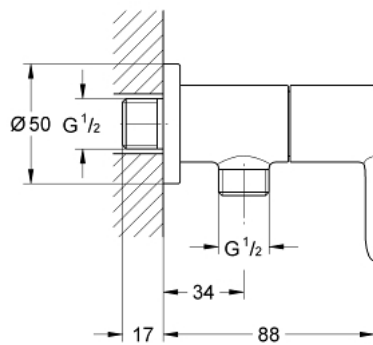

26 021 000 **BAUEDGE SHOWER VALVE 1/2"**

**PRODUCT DESCRIPTION**

- Colour: chrome
- wall mounted
- outlet thread 1/2"
- metal lever
- ceramic headpart 1/2", 90°

## 26 021 000 BAUEDGE SHOWER VALVE 1/2"

### SPARE PARTS, June 2010 – now

1: Handle (Spare part-nr. 48142000)

1.1: Replacement handle connection kit (Spare part-nr. 45186000)

1.1.1: O-ring  $\varnothing 18.2 \times \varnothing 1.7$  (Spare part-nr. 0392400M)

2: Ceramic headpart, 1/2" (Spare part-nr. 45882000)

2.1: O-ring  $\varnothing 18.2 \times \varnothing 1.7$  (Spare part-nr. 0392400M)