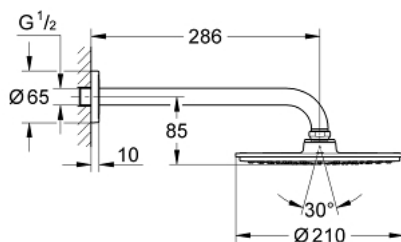

26 052 000 **RAINSHOWER COSMOPOLITAN 210 HEAD SHOWER SET 286 MM, 1 SPRAY**

PRODUCT DESCRIPTION

- Colour: chrome
- consisting of:
 - Rainshower Cosmopolitan 210 metal head shower (28 368 000)
 - spray pattern: Rain
 - maximum flow rate (at 3 bar): 16.5 l/min
 - shower arm Rainshower 286 mm (28 576 000)
- GROHE DreamSpray - perfect spray pattern
- GROHE LongLife finish
- GROHE SpeedClean - effortless limescale removal
- suitable for instantaneous heater
- starting at 0.5 bar flow pressure

26 052 000 **RAINSHOWER COSMOPOLITAN 210 HEAD SHOWER SET 286 MM, 1 SPRAY**

SPARE PARTS, November 2012 – now

1: Escutcheon (Spare part-nr. 11741000)

2: Spare part set (Spare part-nr. 45933000)