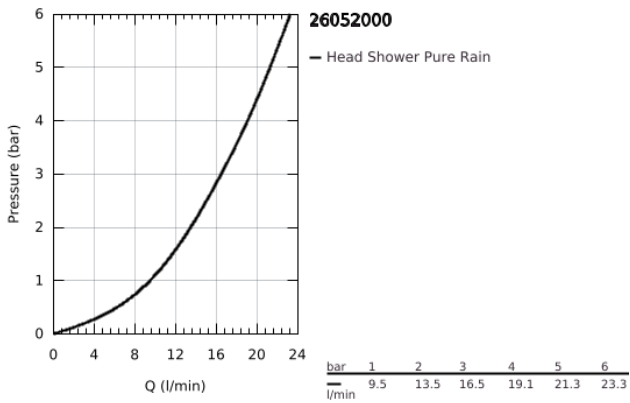

26 052 000 **RAINSHOWER COSMOPOLITAN 210 HEAD SHOWER SET 286 MM, 1 SPRAY**

PRODUCT DESCRIPTION

- Colour: chrome
- consisting of:
 - Rainshower Cosmopolitan 210 metal head shower (28 368 000)
 - spray pattern: Rain
 - maximum flow rate (at 3 bar): 16.5 l/min
 - shower arm Rainshower 286 mm (28 576 000)
- GROHE DreamSpray - perfect spray pattern
- GROHE LongLife finish
- GROHE SpeedClean - effortless limescale removal
- suitable for instantaneous heater
- starting at 0.5 bar flow pressure

26 052 000 **RAINSHOWER COSMOPOLITAN 210 HEAD SHOWER SET 286 MM, 1 SPRAY**

SPARE PARTS, November 2012 – now

1: Escutcheon (Spare part-nr. 11741000)

2: Spare part set (Spare part-nr. 45933000)