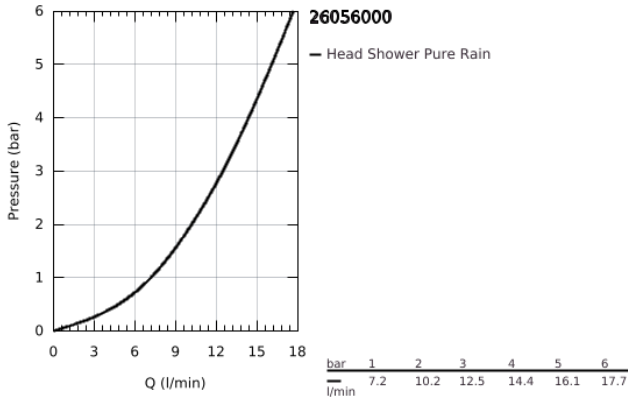

26 056 000 RAINSHOWER COSMOPOLITAN 310 HEAD SHOWER SET 380 MM, 1 SPRAY

PRODUCT DESCRIPTION

- Colour: chrome
- consisting of:
 - Rainshower Cosmopolitan 310 metal head shower (27 477 000)
 - spray pattern: Rain
 - maximum flow rate (at 3 bar): 12.5 l/min
 - shower arm Rainshower 380 mm (28 361 000)
- GROHE DreamSpray - perfect spray pattern
- GROHE LongLife finish
- GROHE SpeedClean - effortless limescale removal
- suitable for instantaneous heater

26 056 000 **RAINSHOWER COSMOPOLITAN 310 HEAD SHOWER SET 380 MM, 1 SPRAY**

SPARE PARTS, November 2012 – now

1: Escutcheon (Spare part-nr. 11741000)

2: Spare part set (Spare part-nr. 45933000)