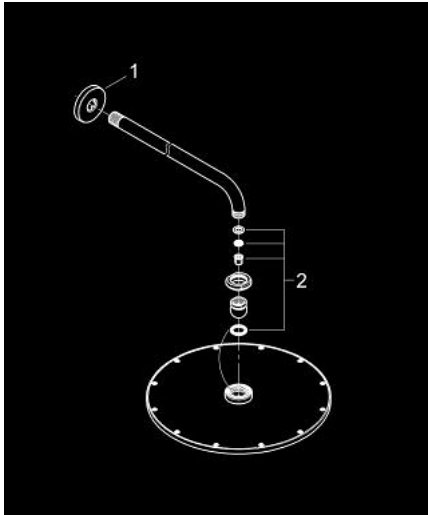

26 056 000 RAINSHOWER COSMOPOLITAN 310 HEAD SHOWER SET 380 MM, 1 SPRAY

PRODUCT DESCRIPTION

- Colour: chrome
- consisting of:
 - Rainshower Cosmopolitan 310 metal head shower (27 477 000)
 - spray pattern: Rain
 - maximum flow rate (at 3 bar): 12.5 l/min
 - shower arm Rainshower 380 mm (28 361 000)
- GROHE DreamSpray - perfect spray pattern
- GROHE LongLife finish
- GROHE SpeedClean - effortless limescale removal
- suitable for instantaneous heater

26 056 000 **RAINSHOWER COSMOPOLITAN 310 HEAD SHOWER SET 380 MM, 1 SPRAY**

SPARE PARTS, November 2012 – now

1: Escutcheon (Spare part-nr. 11741000)

2: Spare part set (Spare part-nr. 45933000)