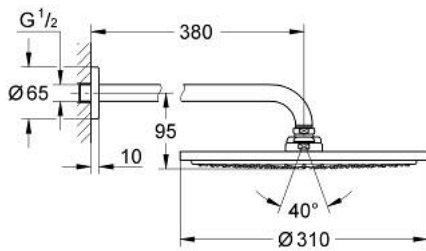

26 056 000 RAINSHOWER COSMOPOLITAN 310 HEAD SHOWER SET 380 MM, 1 SPRAY

PRODUCT DESCRIPTION

- Colour: chrome
- consisting of:
 - Rainshower Cosmopolitan 310 metal head shower (27 477 000)
 - spray pattern: Rain
 - maximum flow rate (at 3 bar): 12.5 l/min
 - shower arm Rainshower 380 mm (28 361 000)
- GROHE DreamSpray - perfect spray pattern
- GROHE LongLife finish
- GROHE SpeedClean - effortless limescale removal
- suitable for instantaneous heater

26 056 000 **RAINSHOWER COSMOPOLITAN 310 HEAD SHOWER SET 380 MM, 1 SPRAY**

SPARE PARTS, November 2012 – now

1: Escutcheon (Spare part-nr. 11741000)

2: Spare part set (Spare part-nr. 45933000)