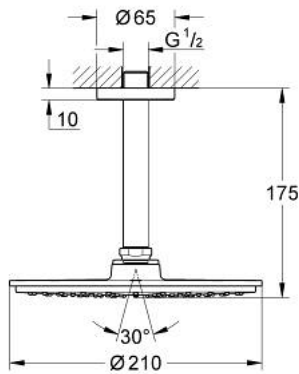

26 063 000 **RAINSHOWER COSMOPOLITAN 210 HEAD SHOWER SET CEILING 142 MM, 1 SPRAY**

PRODUCT DESCRIPTION

- Colour: chrome
- consisting of:
- head shower Rainshower Cosmopolitan 210 (28 373)
- material: metal
- spray pattern: Rain
- maximum flow rate (at 3 bar): 8.5 l/min
- Rainshower shower arm ceiling 142 mm (28 724 000)
- GROHE EcoJoy - less water, perfect flow
- GROHE DreamSpray - perfect spray pattern
- GROHE LongLife finish
- GROHE SpeedClean - effortless limescale removal
- starting at 0.5 bar flow pressure

26 063 000 **RAINSHOWER COSMOPOLITAN 210 HEAD SHOWER SET CEILING 142 MM, 1
SPRAY**

SPARE PARTS, November 2012 – now

1: Escutcheon (Spare part-nr. 11741000)

2: Spare part set (Spare part-nr. 48185000)