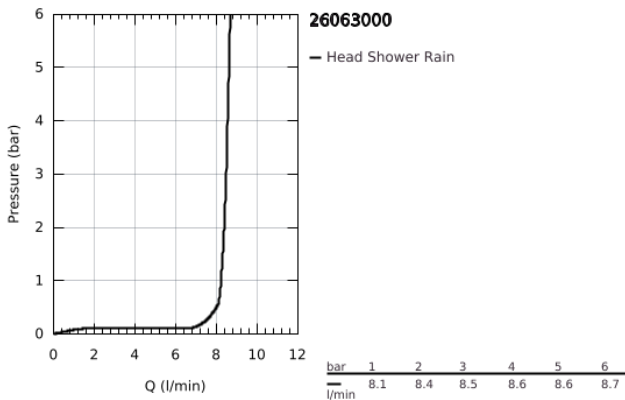

26 063 000 **RAINSHOWER COSMOPOLITAN 210 HEAD SHOWER SET CEILING 142 MM, 1 SPRAY**

PRODUCT DESCRIPTION

- Colour: chrome
- consisting of:
- head shower Rainshower Cosmopolitan 210 (28 373)
- material: metal
- spray pattern: Rain
- maximum flow rate (at 3 bar): 8.5 l/min
- Rainshower shower arm ceiling 142 mm (28 724 000)
- GROHE EcoJoy - less water, perfect flow
- GROHE DreamSpray - perfect spray pattern
- GROHE LongLife finish
- GROHE SpeedClean - effortless limescale removal
- starting at 0.5 bar flow pressure

26 063 000 **RAINSHOWER COSMOPOLITAN 210 HEAD SHOWER SET CEILING 142 MM, 1
SPRAY**

SPARE PARTS, November 2012 – now

1: Escutcheon (Spare part-nr. 11741000)

2: Spare part set (Spare part-nr. 48185000)