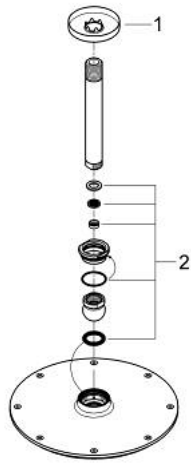

26 063 000 **RAINSHOWER COSMOPOLITAN 210 HEAD SHOWER SET CEILING 142 MM, 1 SPRAY**

PRODUCT DESCRIPTION

- Colour: chrome
- consisting of:
- head shower Rainshower Cosmopolitan 210 (28 373)
- material: metal
- spray pattern: Rain
- maximum flow rate (at 3 bar): 8.5 l/min
- Rainshower shower arm ceiling 142 mm (28 724 000)
- GROHE EcoJoy - less water, perfect flow
- GROHE DreamSpray - perfect spray pattern
- GROHE LongLife finish
- GROHE SpeedClean - effortless limescale removal
- starting at 0.5 bar flow pressure

26 063 000 **RAINSHOWER COSMOPOLITAN 210 HEAD SHOWER SET CEILING 142 MM, 1
SPRAY**

SPARE PARTS, November 2012 – now

1: Escutcheon (Spare part-nr. 11741000)

2: Spare part set (Spare part-nr. 48185000)