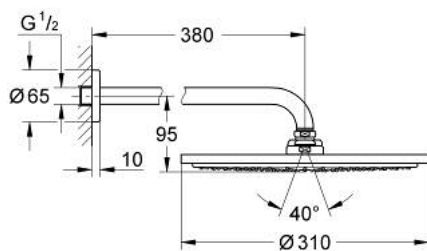

26 066 000 RAINSHOWER COSMOPOLITAN 310 HEAD SHOWER SET 380 MM, 1 SPRAY

PRODUCT DESCRIPTION

- Colour: chrome
- consisting of:
 - head shower Rainshower Cosmopolitan 310 (27 478 000)
 - material: metal
 - spray pattern: Rain
 - maximum flow rate (at 3 bar): 8 l/min
- shower arm Rainshower 380 mm (28 361 000)
- GROHE EcoJoy - less water, perfect flow
- GROHE DreamSpray - perfect spray pattern
- GROHE LongLife finish
- GROHE SpeedClean - effortless limescale removal
- suitable for instantaneous heater
- min. recommended pressure 1.0 bar

26 066 000 **RAINSHOWER COSMOPOLITAN 310 HEAD SHOWER SET 380 MM, 1 SPRAY**

SPARE PARTS, November 2012 – now

1: Escutcheon (Spare part-nr. 11741000)

2: Spare part set (Spare part-nr. 45933000)