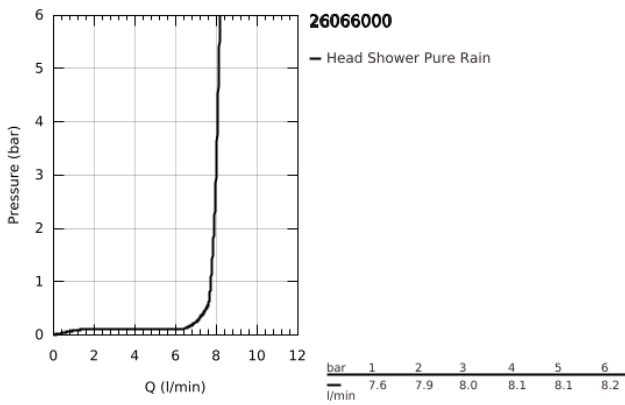

26 066 000 RAINSHOWER COSMOPOLITAN 310 HEAD SHOWER SET 380 MM, 1 SPRAY

PRODUCT DESCRIPTION

- Colour: chrome
- consisting of:
 - head shower Rainshower Cosmopolitan 310 (27 478 000)
 - material: metal
 - spray pattern: Rain
 - maximum flow rate (at 3 bar): 8 l/min
- shower arm Rainshower 380 mm (28 361 000)
- GROHE EcoJoy - less water, perfect flow
- GROHE DreamSpray - perfect spray pattern
- GROHE LongLife finish
- GROHE SpeedClean - effortless limescale removal
- suitable for instantaneous heater
- min. recommended pressure 1.0 bar

26 066 000 **RAINSHOWER COSMOPOLITAN 310 HEAD SHOWER SET 380 MM, 1 SPRAY**

SPARE PARTS, November 2012 – now

1: Escutcheon (Spare part-nr. 11741000)

2: Spare part set (Spare part-nr. 45933000)