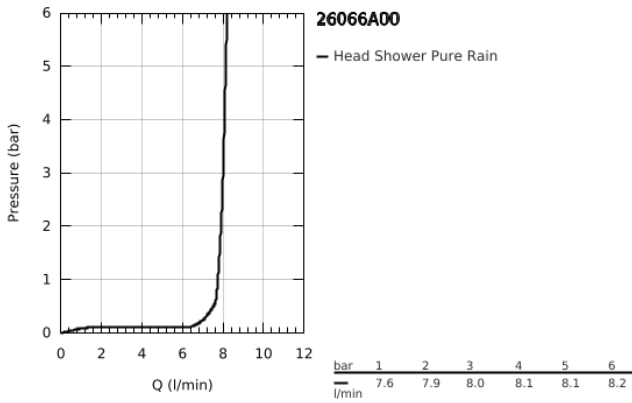

26 066 A00 RAINSHOWER COSMOPOLITAN 310 HEAD SHOWER SET 380 MM, 1 SPRAY

PRODUCT DESCRIPTION

- Colour: hard graphite
- consisting of:
 - head shower Rainshower Cosmopolitan 310
 - material: metal
 - spray pattern: Rain
 - maximum flow rate (at 3 bar): 8 l/min
 - shower arm Rainshower 380 mm
- GROHE EcoJoy - less water, perfect flow
- GROHE DreamSpray - perfect spray pattern
- GROHE LongLife finish
- GROHE SpeedClean - effortless limescale removal
- suitable for instantaneous heater
- min. recommended pressure 1.0 bar

26 066 A00 **RAINSHOWER COSMOPOLITAN 310 HEAD SHOWER SET 380 MM, 1 SPRAY**

SPARE PARTS, November 2016 – now

1: escutcheon (Spare part-nr. 11741A00)

2: Spare part set (Spare part-nr. 45933000)