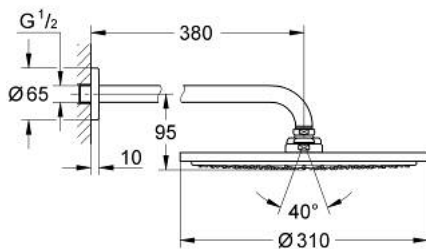

26 066 A00 RAINSHOWER COSMOPOLITAN 310 HEAD SHOWER SET 380 MM, 1 SPRAY

PRODUCT DESCRIPTION

- Colour: hard graphite
- consisting of:
 - head shower Rainshower Cosmopolitan 310
 - material: metal
 - spray pattern: Rain
 - maximum flow rate (at 3 bar): 8 l/min
 - shower arm Rainshower 380 mm
- GROHE EcoJoy - less water, perfect flow
- GROHE DreamSpray - perfect spray pattern
- GROHE LongLife finish
- GROHE SpeedClean - effortless limescale removal
- suitable for instantaneous heater
- min. recommended pressure 1.0 bar

26 066 A00 **RAINSHOWER COSMOPOLITAN 310 HEAD SHOWER SET 380 MM, 1 SPRAY**

SPARE PARTS, November 2016 – now

1: escutcheon (Spare part-nr. 11741A00)

2: Spare part set (Spare part-nr. 45933000)