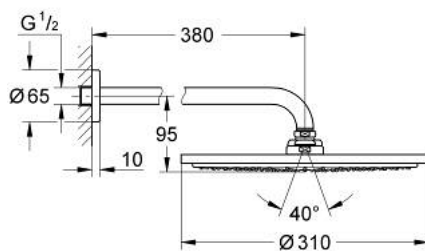

26 066 AL0 RAINSHOWER COSMOPOLITAN 310 HEAD SHOWER SET 380 MM, 1 SPRAY

PRODUCT DESCRIPTION

- Colour: brushed hard graphite
- consisting of:
 - head shower Rainshower Cosmopolitan 310
 - material: metal
 - spray pattern: Rain
 - maximum flow rate (at 3 bar): 8 l/min
 - shower arm Rainshower 380 mm
- GROHE EcoJoy - less water, perfect flow
- GROHE DreamSpray - perfect spray pattern
- GROHE LongLife finish
- GROHE SpeedClean - effortless limescale removal
- suitable for instantaneous heater
- min. recommended pressure 1.0 bar

26 066 AL0 RAINSHOWER COSMOPOLITAN 310 HEAD SHOWER SET 380 MM, 1 SPRAY

SPARE PARTS, November 2016 – now

1: Escutcheon (Spare part-nr. 11741AL0)

2: Spare part set (Spare part-nr. 45933000)