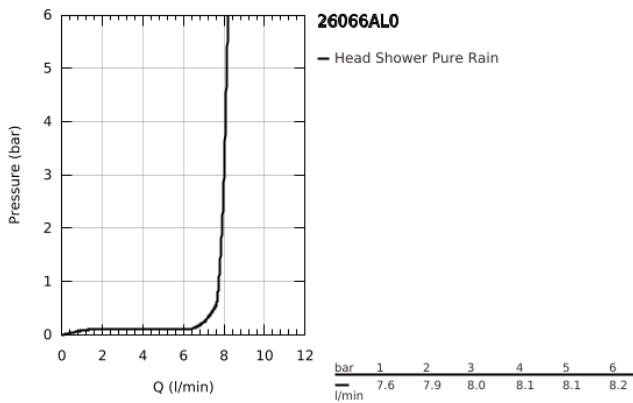

26 066 AL0 RAINSHOWER COSMOPOLITAN 310 HEAD SHOWER SET 380 MM, 1 SPRAY

PRODUCT DESCRIPTION

- Colour: brushed hard graphite
- consisting of:
 - head shower Rainshower Cosmopolitan 310
 - material: metal
 - spray pattern: Rain
 - maximum flow rate (at 3 bar): 8 l/min
 - shower arm Rainshower 380 mm
- GROHE EcoJoy - less water, perfect flow
- GROHE DreamSpray - perfect spray pattern
- GROHE LongLife finish
- GROHE SpeedClean - effortless limescale removal
- suitable for instantaneous heater
- min. recommended pressure 1.0 bar

26 066 AL0 RAINSHOWER COSMOPOLITAN 310 HEAD SHOWER SET 380 MM, 1 SPRAY

SPARE PARTS, November 2016 – now

1: Escutcheon (Spare part-nr. 11741AL0)

2: Spare part set (Spare part-nr. 45933000)