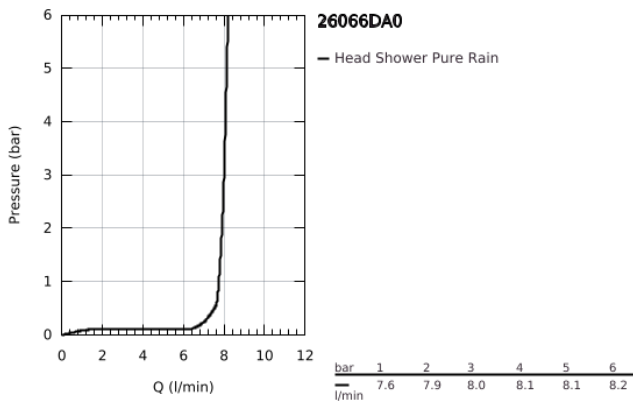

26 066 DA0 **RAINSHOWER COSMOPOLITAN 310 HEAD SHOWER SET 380 MM, 1 SPRAY**

**PRODUCT DESCRIPTION**

- Colour: warm sunset
- consisting of:
  - head shower Rainshower Cosmopolitan 310
  - material: metal
  - spray pattern: Rain
  - maximum flow rate (at 3 bar): 8 l/min
  - shower arm Rainshower 380 mm
- GROHE EcoJoy - less water, perfect flow
- GROHE DreamSpray - perfect spray pattern
- GROHE LongLife finish
- GROHE SpeedClean - effortless limescale removal
- suitable for instantaneous heater
- min. recommended pressure 1.0 bar

26 066 DA0 **RAINSHOWER COSMOPOLITAN 310 HEAD SHOWER SET 380 MM, 1 SPRAY**

**SPARE PARTS**, November 2016 – now

1: escutcheon (Spare part-nr. 11741DA0)

2: Spare part set (Spare part-nr. 45933000)