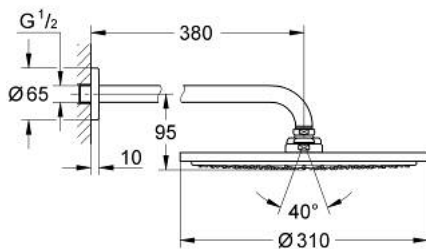

26 066 DA0 **RAINSHOWER COSMOPOLITAN 310 HEAD SHOWER SET 380 MM, 1 SPRAY**

**PRODUCT DESCRIPTION**

- Colour: warm sunset
- consisting of:
  - head shower Rainshower Cosmopolitan 310
  - material: metal
  - spray pattern: Rain
  - maximum flow rate (at 3 bar): 8 l/min
  - shower arm Rainshower 380 mm
- GROHE EcoJoy - less water, perfect flow
- GROHE DreamSpray - perfect spray pattern
- GROHE LongLife finish
- GROHE SpeedClean - effortless limescale removal
- suitable for instantaneous heater
- min. recommended pressure 1.0 bar

26 066 DA0 **RAINSHOWER COSMOPOLITAN 310 HEAD SHOWER SET 380 MM, 1 SPRAY**

**SPARE PARTS**, November 2016 – now

1: escutcheon (Spare part-nr. 11741DA0)

2: Spare part set (Spare part-nr. 45933000)