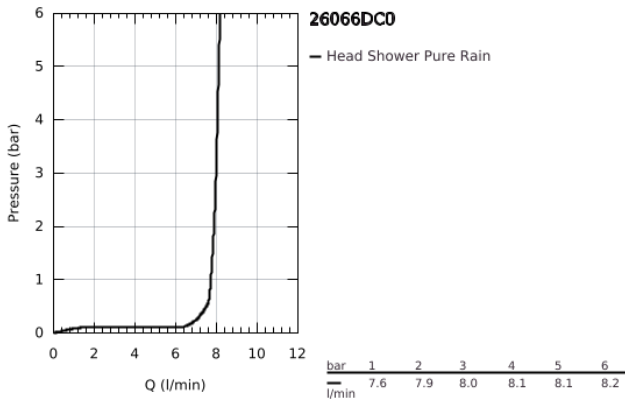

26 066 DC0 **RAINSHOWER COSMOPOLITAN 310 HEAD SHOWER SET 380 MM, 1 SPRAY**

PRODUCT DESCRIPTION

- Colour: Supersteel
- consisting of:
 - head shower Rainshower Cosmopolitan 310
 - material: metal
 - spray pattern: Rain
 - maximum flow rate (at 3 bar): 8 l/min
 - shower arm Rainshower 380 mm
- GROHE EcoJoy - less water, perfect flow
- GROHE DreamSpray - perfect spray pattern
- GROHE LongLife finish
- GROHE SpeedClean - effortless limescale removal
- suitable for instantaneous heater
- min. recommended pressure 1.0 bar

26 066 DC0 **RAINSHOWER COSMOPOLITAN 310 HEAD SHOWER SET 380 MM, 1 SPRAY**

SPARE PARTS, January 2016 – now

1: Escutcheon (Spare part-nr. 11741DC0)

2: Spare part set (Spare part-nr. 45933000)