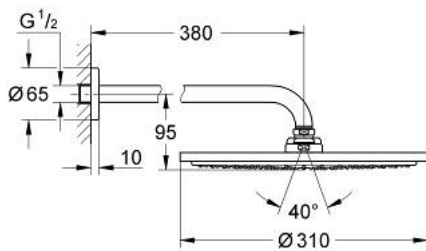

26 066 DC0 **RAINSHOWER COSMOPOLITAN 310 HEAD SHOWER SET 380 MM, 1 SPRAY**

PRODUCT DESCRIPTION

- Colour: Supersteel
- consisting of:
 - head shower Rainshower Cosmopolitan 310
 - material: metal
 - spray pattern: Rain
 - maximum flow rate (at 3 bar): 8 l/min
 - shower arm Rainshower 380 mm
- GROHE EcoJoy - less water, perfect flow
- GROHE DreamSpray - perfect spray pattern
- GROHE LongLife finish
- GROHE SpeedClean - effortless limescale removal
- suitable for instantaneous heater
- min. recommended pressure 1.0 bar

26 066 DC0 **RAINSHOWER COSMOPOLITAN 310 HEAD SHOWER SET 380 MM, 1 SPRAY**

SPARE PARTS, January 2016 – now

1: Escutcheon (Spare part-nr. 11741DC0)

2: Spare part set (Spare part-nr. 45933000)