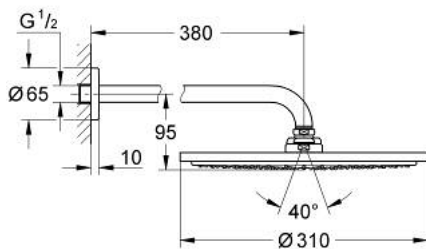

26 066 DL0 RAINSHOWER COSMOPOLITAN 310 HEAD SHOWER SET 380 MM, 1 SPRAY

PRODUCT DESCRIPTION

- Colour: brushed warm sunset
- consisting of:
 - head shower Rainshower Cosmopolitan 310
 - material: metal
 - spray pattern: Rain
 - maximum flow rate (at 3 bar): 8 l/min
 - shower arm Rainshower 380 mm
- GROHE EcoJoy - less water, perfect flow
- GROHE DreamSpray - perfect spray pattern
- GROHE LongLife finish
- GROHE SpeedClean - effortless limescale removal
- suitable for instantaneous heater
- min. recommended pressure 1.0 bar

26 066 DL0 **RAINSHOWER COSMOPOLITAN 310 HEAD SHOWER SET 380 MM, 1 SPRAY**

SPARE PARTS, November 2016 – now

1: escutcheon (Spare part-nr. 11741DL0)

2: Spare part set (Spare part-nr. 45933000)