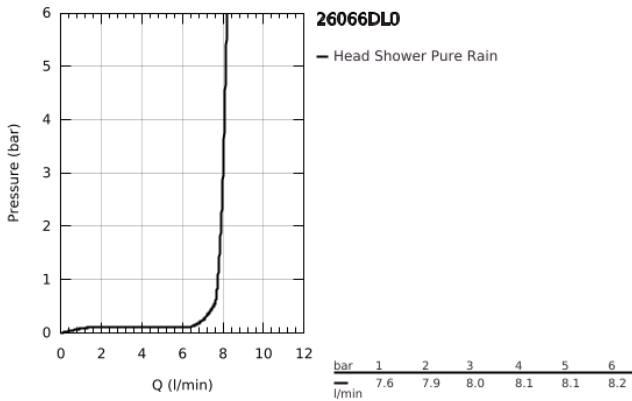

26 066 DL0 RAINSHOWER COSMOPOLITAN 310 HEAD SHOWER SET 380 MM, 1 SPRAY

PRODUCT DESCRIPTION

- Colour: brushed warm sunset
- consisting of:
 - head shower Rainshower Cosmopolitan 310
 - material: metal
 - spray pattern: Rain
 - maximum flow rate (at 3 bar): 8 l/min
 - shower arm Rainshower 380 mm
- GROHE EcoJoy - less water, perfect flow
- GROHE DreamSpray - perfect spray pattern
- GROHE LongLife finish
- GROHE SpeedClean - effortless limescale removal
- suitable for instantaneous heater
- min. recommended pressure 1.0 bar

26 066 DL0 **RAINSHOWER COSMOPOLITAN 310 HEAD SHOWER SET 380 MM, 1 SPRAY**

SPARE PARTS, November 2016 – now

1: escutcheon (Spare part-nr. 11741DL0)

2: Spare part set (Spare part-nr. 45933000)