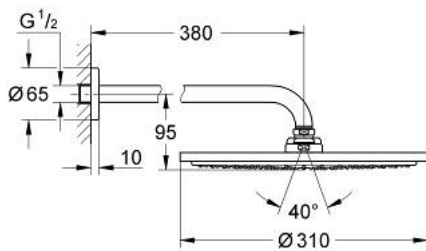

26 066 GL0 **RAINSHOWER COSMOPOLITAN 310 HEAD SHOWER SET 380 MM, 1 SPRAY**

**PRODUCT DESCRIPTION**

- Colour: cool sunrise
- consisting of:
  - head shower Rainshower Cosmopolitan 310
  - material: metal
  - spray pattern: Rain
  - maximum flow rate (at 3 bar): 8 l/min
  - shower arm Rainshower 380 mm
- GROHE EcoJoy - less water, perfect flow
- GROHE DreamSpray - perfect spray pattern
- GROHE LongLife finish
- GROHE SpeedClean - effortless limescale removal
- suitable for instantaneous heater
- min. recommended pressure 1.0 bar

## 26 066 GL0 RAINSHOWER COSMOPOLITAN 310 HEAD SHOWER SET 380 MM, 1 SPRAY

**SPARE PARTS**, November 2016 – now

1: escutcheon (Spare part-nr. 11741GL0)

2: Spare part set (Spare part-nr. 45933000)