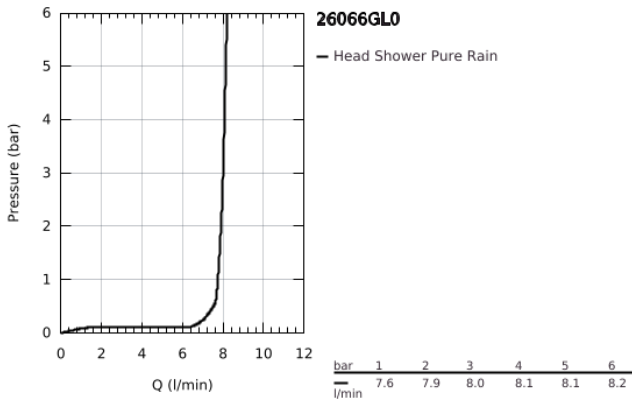

26 066 GL0 **RAINSHOWER COSMOPOLITAN 310 HEAD SHOWER SET 380 MM, 1 SPRAY**

**PRODUCT DESCRIPTION**

- Colour: cool sunrise
- consisting of:
  - head shower Rainshower Cosmopolitan 310
  - material: metal
  - spray pattern: Rain
  - maximum flow rate (at 3 bar): 8 l/min
  - shower arm Rainshower 380 mm
- GROHE EcoJoy - less water, perfect flow
- GROHE DreamSpray - perfect spray pattern
- GROHE LongLife finish
- GROHE SpeedClean - effortless limescale removal
- suitable for instantaneous heater
- min. recommended pressure 1.0 bar

## 26 066 GL0 RAINSHOWER COSMOPOLITAN 310 HEAD SHOWER SET 380 MM, 1 SPRAY

**SPARE PARTS**, November 2016 – now

1: escutcheon (Spare part-nr. 11741GL0)

2: Spare part set (Spare part-nr. 45933000)