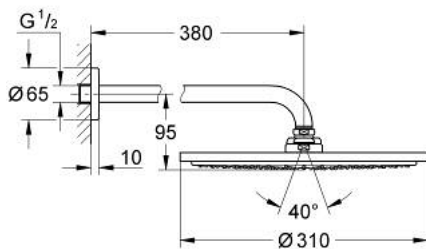

26 066 GN0 RAINSHOWER COSMOPOLITAN 310 HEAD SHOWER SET 380 MM, 1 SPRAY

PRODUCT DESCRIPTION

- Colour: brushed cool sunrise
- consisting of:
 - head shower Rainshower Cosmopolitan 310
 - material: metal
 - spray pattern: Rain
 - maximum flow rate (at 3 bar): 8 l/min
 - shower arm Rainshower 380 mm
- GROHE EcoJoy - less water, perfect flow
- GROHE DreamSpray - perfect spray pattern
- GROHE LongLife finish
- GROHE SpeedClean - effortless limescale removal
- suitable for instantaneous heater
- min. recommended pressure 1.0 bar

26 066 GN0 **RAINSHOWER COSMOPOLITAN 310 HEAD SHOWER SET 380 MM, 1 SPRAY**

SPARE PARTS, November 2016 – now

1: escutcheon (Spare part-nr. 11741GN0)

2: Spare part set (Spare part-nr. 45933000)