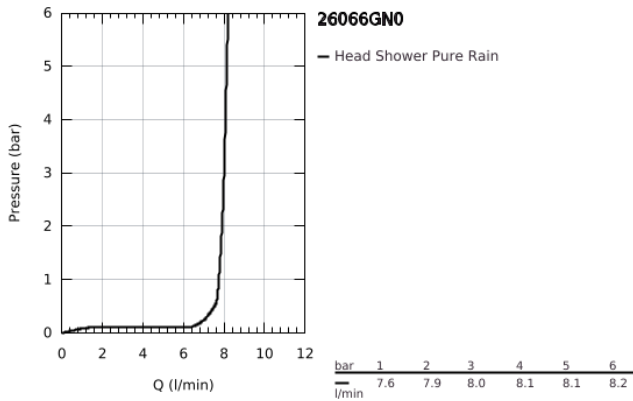

26 066 GN0 RAINSHOWER COSMOPOLITAN 310 HEAD SHOWER SET 380 MM, 1 SPRAY

PRODUCT DESCRIPTION

- Colour: brushed cool sunrise
- consisting of:
 - head shower Rainshower Cosmopolitan 310
 - material: metal
 - spray pattern: Rain
 - maximum flow rate (at 3 bar): 8 l/min
 - shower arm Rainshower 380 mm
- GROHE EcoJoy - less water, perfect flow
- GROHE DreamSpray - perfect spray pattern
- GROHE LongLife finish
- GROHE SpeedClean - effortless limescale removal
- suitable for instantaneous heater
- min. recommended pressure 1.0 bar

26 066 GN0 **RAINSHOWER COSMOPOLITAN 310 HEAD SHOWER SET 380 MM, 1 SPRAY**

SPARE PARTS, November 2016 – now

1: escutcheon (Spare part-nr. 11741GN0)

2: Spare part set (Spare part-nr. 45933000)