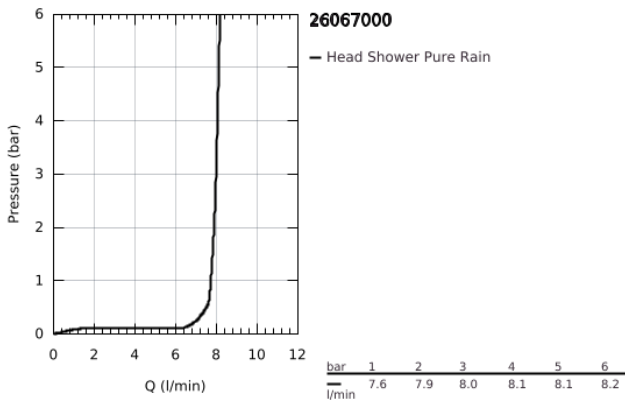

26 067 000 RAINSHOWER COSMOPOLITAN 310 HEAD SHOWER SET CEILING 142 MM, 1 SPRAY

PRODUCT DESCRIPTION

- Colour: chrome
- consisting of:
 - head shower Rainshower Cosmopolitan 310 (27 478 000)
 - material: metal
 - spray pattern: Rain
- maximum flow rate (at 3 bar): 8 l/min
- Rainshower shower arm ceiling 142 mm (28 724 000)
- GROHE EcoJoy - less water, perfect flow
- GROHE DreamSpray - perfect spray pattern
- GROHE LongLife finish
- GROHE SpeedClean - effortless limescale removal
- suitable for instantaneous heater
- min. recommended pressure 1.0 bar

26 067 000 **RAINSHOWER COSMOPOLITAN 310 HEAD SHOWER SET CEILING 142 MM, 1
SPRAY**

SPARE PARTS, November 2012 – now

1: Escutcheon (Spare part-nr. 11741000)

2: Spare part set (Spare part-nr. 45933000)