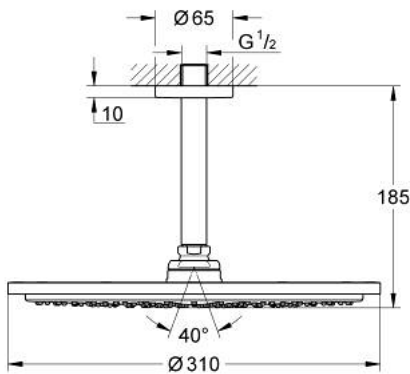

26 067 000 RAINSHOWER COSMOPOLITAN 310 HEAD SHOWER SET CEILING 142 MM, 1 SPRAY

PRODUCT DESCRIPTION

- Colour: chrome
- consisting of:
 - head shower Rainshower Cosmopolitan 310 (27 478 000)
 - material: metal
 - spray pattern: Rain
- maximum flow rate (at 3 bar): 8 l/min
- Rainshower shower arm ceiling 142 mm (28 724 000)
- GROHE EcoJoy - less water, perfect flow
- GROHE DreamSpray - perfect spray pattern
- GROHE LongLife finish
- GROHE SpeedClean - effortless limescale removal
- suitable for instantaneous heater
- min. recommended pressure 1.0 bar

26 067 000 **RAINSHOWER COSMOPOLITAN 310 HEAD SHOWER SET CEILING 142 MM, 1
SPRAY**

SPARE PARTS, November 2012 – now

1: Escutcheon (Spare part-nr. 11741000)

2: Spare part set (Spare part-nr. 45933000)