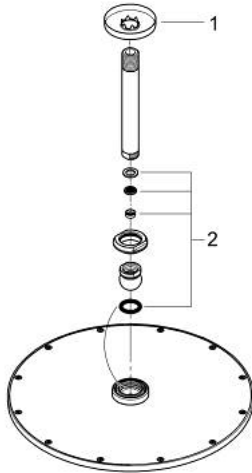

26 067 000 RAINSHOWER COSMOPOLITAN 310 HEAD SHOWER SET CEILING 142 MM, 1 SPRAY

PRODUCT DESCRIPTION

- Colour: chrome
- consisting of:
 - head shower Rainshower Cosmopolitan 310 (27 478 000)
 - material: metal
 - spray pattern: Rain
- maximum flow rate (at 3 bar): 8 l/min
- Rainshower shower arm ceiling 142 mm (28 724 000)
- GROHE EcoJoy - less water, perfect flow
- GROHE DreamSpray - perfect spray pattern
- GROHE LongLife finish
- GROHE SpeedClean - effortless limescale removal
- suitable for instantaneous heater
- min. recommended pressure 1.0 bar

26 067 000 **RAINSHOWER COSMOPOLITAN 310 HEAD SHOWER SET CEILING 142 MM, 1
SPRAY**

SPARE PARTS, November 2012 – now

1: Escutcheon (Spare part-nr. 11741000)

2: Spare part set (Spare part-nr. 45933000)