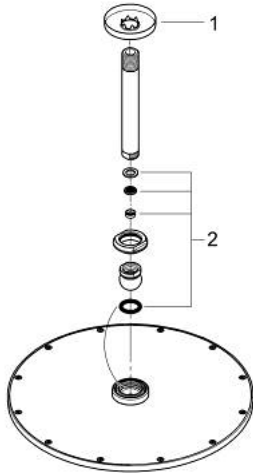

26 067 A00 RAINSHOWER COSMOPOLITAN 310 HEAD SHOWER SET CEILING 142 MM, 1 SPRAY

PRODUCT DESCRIPTION

- Colour: hard graphite
- consisting of:
 - head shower Rainshower Cosmopolitan 310
- material: metal
- spray pattern: Rain
- maximum flow rate (at 3 bar): 8 l/min
- Rainshower shower arm ceiling 142 mm
- GROHE EcoJoy - less water, perfect flow
- GROHE DreamSpray - perfect spray pattern
- GROHE LongLife finish
- GROHE SpeedClean - effortless limescale removal
- suitable for instantaneous heater
- min. recommended pressure 1.0 bar

26 067 A00 **RAINSHOWER COSMOPOLITAN 310 HEAD SHOWER SET CEILING 142 MM, 1
SPRAY**

SPARE PARTS, November 2016 – now

1: escutcheon (Spare part-nr. 11741A00)

2: Spare part set (Spare part-nr. 45933000)