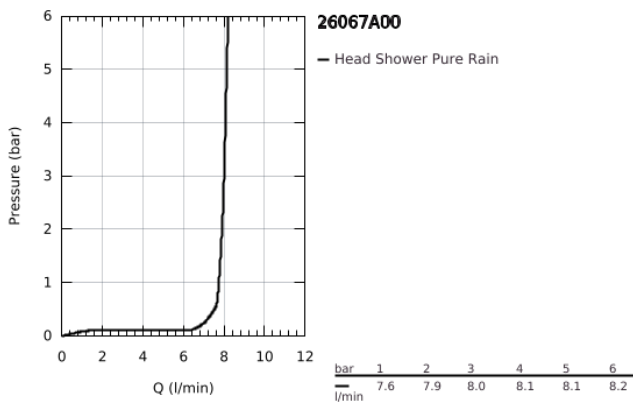

26 067 A00 RAINSHOWER COSMOPOLITAN 310 HEAD SHOWER SET CEILING 142 MM, 1 SPRAY

PRODUCT DESCRIPTION

- Colour: hard graphite
- consisting of:
 - head shower Rainshower Cosmopolitan 310
- material: metal
- spray pattern: Rain
- maximum flow rate (at 3 bar): 8 l/min
- Rainshower shower arm ceiling 142 mm
- GROHE EcoJoy - less water, perfect flow
- GROHE DreamSpray - perfect spray pattern
- GROHE LongLife finish
- GROHE SpeedClean - effortless limescale removal
- suitable for instantaneous heater
- min. recommended pressure 1.0 bar

26 067 A00 **RAINSHOWER COSMOPOLITAN 310 HEAD SHOWER SET CEILING 142 MM, 1
SPRAY**

SPARE PARTS, November 2016 – now

1: escutcheon (Spare part-nr. 11741A00)

2: Spare part set (Spare part-nr. 45933000)