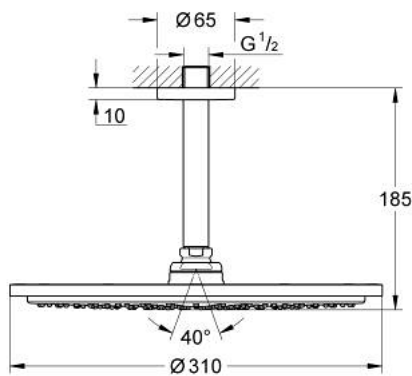

26 067 A00 RAINSHOWER COSMOPOLITAN 310 HEAD SHOWER SET CEILING 142 MM, 1 SPRAY

PRODUCT DESCRIPTION

- Colour: hard graphite
- consisting of:
 - head shower Rainshower Cosmopolitan 310
- material: metal
- spray pattern: Rain
- maximum flow rate (at 3 bar): 8 l/min
- Rainshower shower arm ceiling 142 mm
- GROHE EcoJoy - less water, perfect flow
- GROHE DreamSpray - perfect spray pattern
- GROHE LongLife finish
- GROHE SpeedClean - effortless limescale removal
- suitable for instantaneous heater
- min. recommended pressure 1.0 bar

26 067 A00 **RAINSHOWER COSMOPOLITAN 310 HEAD SHOWER SET CEILING 142 MM, 1
SPRAY**

SPARE PARTS, November 2016 – now

1: escutcheon (Spare part-nr. 11741A00)

2: Spare part set (Spare part-nr. 45933000)