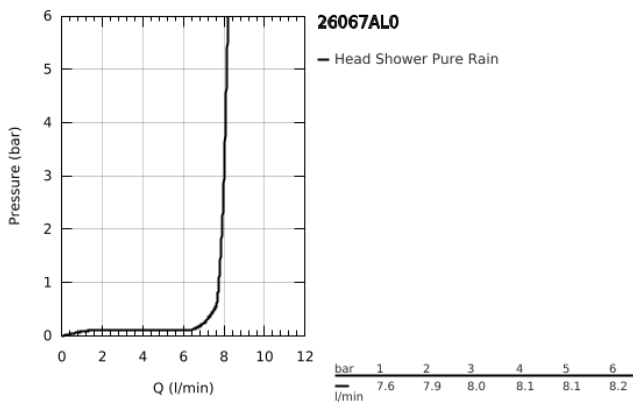

## 26 067 AL0 RAINSHOWER COSMOPOLITAN 310 HEAD SHOWER SET CEILING 142 MM, 1 SPRAY

### PRODUCT DESCRIPTION

- Colour: brushed hard graphite
- consisting of:
  - head shower Rainshower Cosmopolitan 310
  - material: metal
  - spray pattern: Rain
- maximum flow rate (at 3 bar): 8 l/min
- Rainshower shower arm ceiling 142 mm
- GROHE EcoJoy - less water, perfect flow
- GROHE DreamSpray - perfect spray pattern
- GROHE LongLife finish
- GROHE SpeedClean - effortless limescale removal
- suitable for instantaneous heater
- min. recommended pressure 1.0 bar