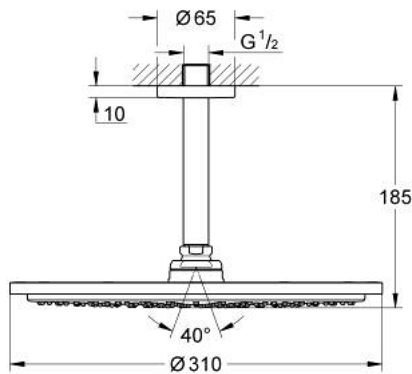

## 26 067 AL0 RAINSHOWER COSMOPOLITAN 310 HEAD SHOWER SET CEILING 142 MM, 1 SPRAY

### PRODUCT DESCRIPTION

- Colour: brushed hard graphite
- consisting of:
  - head shower Rainshower Cosmopolitan 310
  - material: metal
  - spray pattern: Rain
- maximum flow rate (at 3 bar): 8 l/min
- Rainshower shower arm ceiling 142 mm
- GROHE EcoJoy - less water, perfect flow
- GROHE DreamSpray - perfect spray pattern
- GROHE LongLife finish
- GROHE SpeedClean - effortless limescale removal
- suitable for instantaneous heater
- min. recommended pressure 1.0 bar

26 067 AL0 RAINSHOWER COSMOPOLITAN 310 HEAD SHOWER SET CEILING 142 MM, 1  
SPRAY

**SPARE PARTS**, November 2016 – now

1: Escutcheon (Spare part-nr. 11741AL0)

2: Spare part set (Spare part-nr. 45933000)