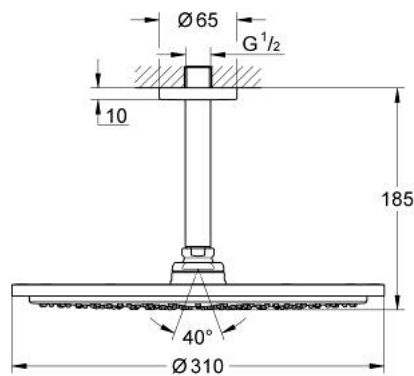

**26 067 DA0 RAINSHOWER COSMOPOLITAN 310 HEAD SHOWER SET CEILING 142 MM, 1 SPRAY**

**PRODUCT DESCRIPTION**

- Colour: warm sunset
- consisting of:
  - head shower Rainshower Cosmopolitan 310
- material: metal
- spray pattern: Rain
- maximum flow rate (at 3 bar): 8 l/min
- Rainshower shower arm ceiling 142 mm
- GROHE EcoJoy - less water, perfect flow
- GROHE DreamSpray - perfect spray pattern
- GROHE LongLife finish
- GROHE SpeedClean - effortless limescale removal
- suitable for instantaneous heater
- min. recommended pressure 1.0 bar