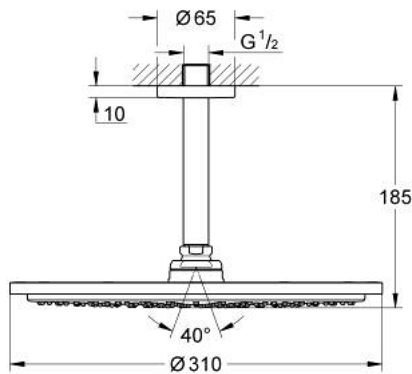

## 26 067 DC0 RAINSHOWER COSMOPOLITAN 310 HEAD SHOWER SET CEILING 142 MM, 1 SPRAY

### PRODUCT DESCRIPTION

- Colour: Supersteel
- consisting of:
  - head shower Rainshower Cosmopolitan 310
  - material: metal
  - spray pattern: Rain
- maximum flow rate (at 3 bar): 8 l/min
- Rainshower shower arm ceiling 142 mm
- GROHE EcoJoy - less water, perfect flow
- GROHE DreamSpray - perfect spray pattern
- GROHE LongLife finish
- GROHE SpeedClean - effortless limescale removal
- suitable for instantaneous heater
- min. recommended pressure 1.0 bar

26 067 DC0 **RAINSHOWER COSMOPOLITAN 310 HEAD SHOWER SET CEILING 142 MM, 1  
SPRAY**

**SPARE PARTS**, January 2016 – now

1: Escutcheon (Spare part-nr. 11741DC0)

2: Spare part set (Spare part-nr. 45933000)