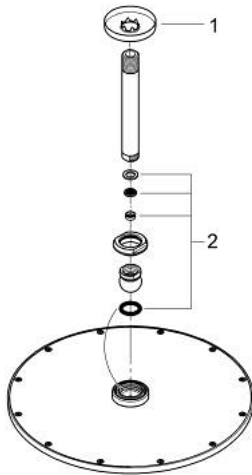

## 26 067 DC0 RAINSHOWER COSMOPOLITAN 310 HEAD SHOWER SET CEILING 142 MM, 1 SPRAY

### PRODUCT DESCRIPTION

- Colour: Supersteel
- consisting of:
  - head shower Rainshower Cosmopolitan 310
  - material: metal
  - spray pattern: Rain
- maximum flow rate (at 3 bar): 8 l/min
- Rainshower shower arm ceiling 142 mm
- GROHE EcoJoy - less water, perfect flow
- GROHE DreamSpray - perfect spray pattern
- GROHE LongLife finish
- GROHE SpeedClean - effortless limescale removal
- suitable for instantaneous heater
- min. recommended pressure 1.0 bar

26 067 DC0 **RAINSHOWER COSMOPOLITAN 310 HEAD SHOWER SET CEILING 142 MM, 1  
SPRAY**

**SPARE PARTS**, January 2016 – now

1: Escutcheon (Spare part-nr. 11741DC0)

2: Spare part set (Spare part-nr. 45933000)