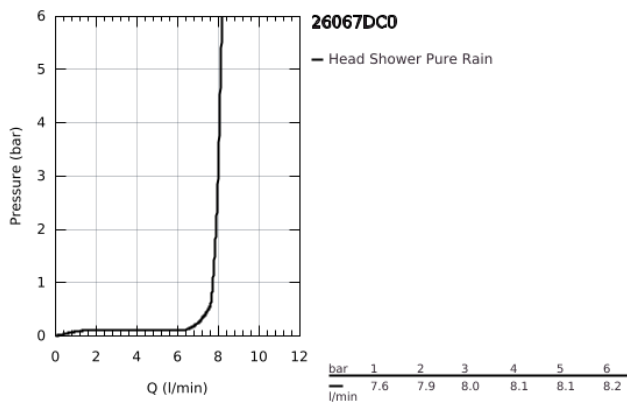

## 26 067 DC0 RAINSHOWER COSMOPOLITAN 310 HEAD SHOWER SET CEILING 142 MM, 1 SPRAY

### PRODUCT DESCRIPTION

- Colour: Supersteel
- consisting of:
  - head shower Rainshower Cosmopolitan 310
  - material: metal
  - spray pattern: Rain
- maximum flow rate (at 3 bar): 8 l/min
- Rainshower shower arm ceiling 142 mm
- GROHE EcoJoy - less water, perfect flow
- GROHE DreamSpray - perfect spray pattern
- GROHE LongLife finish
- GROHE SpeedClean - effortless limescale removal
- suitable for instantaneous heater
- min. recommended pressure 1.0 bar

26 067 DC0 **RAINSHOWER COSMOPOLITAN 310 HEAD SHOWER SET CEILING 142 MM, 1  
SPRAY**

**SPARE PARTS**, January 2016 – now

1: Escutcheon (Spare part-nr. 11741DC0)

2: Spare part set (Spare part-nr. 45933000)