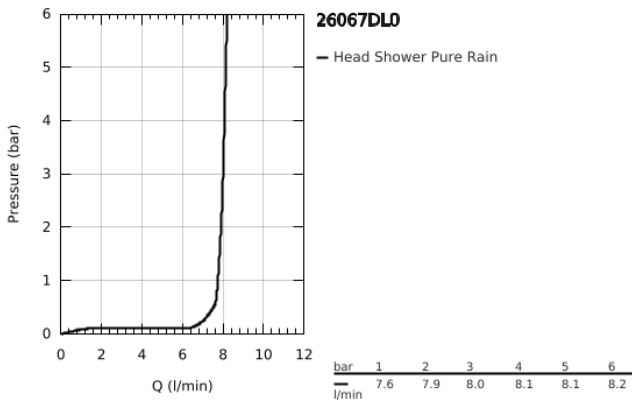

26 067 DL0 **RAINSHOWER COSMOPOLITAN 310 HEAD SHOWER SET CEILING 142 MM, 1 SPRAY**

PRODUCT DESCRIPTION

- Colour: brushed warm sunset
- consisting of:
 - head shower Rainshower Cosmopolitan 310
 - material: metal
 - spray pattern: Rain
- maximum flow rate (at 3 bar): 8 l/min
- Rainshower shower arm ceiling 142 mm
- GROHE EcoJoy - less water, perfect flow
- GROHE DreamSpray - perfect spray pattern
- GROHE LongLife finish
- GROHE SpeedClean - effortless limescale removal
- suitable for instantaneous heater
- min. recommended pressure 1.0 bar

26 067 DL0 **RAINSHOWER COSMOPOLITAN 310 HEAD SHOWER SET CEILING 142 MM, 1
SPRAY**

SPARE PARTS, November 2016 – now

1: escutcheon (Spare part-nr. 11741DL0)

2: Spare part set (Spare part-nr. 45933000)