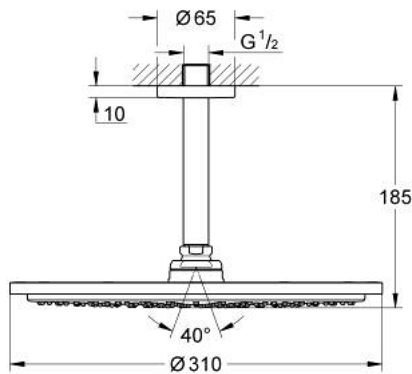

26 067 DL0 **RAINSHOWER COSMOPOLITAN 310 HEAD SHOWER SET CEILING 142 MM, 1 SPRAY**

PRODUCT DESCRIPTION

- Colour: brushed warm sunset
- consisting of:
 - head shower Rainshower Cosmopolitan 310
 - material: metal
 - spray pattern: Rain
- maximum flow rate (at 3 bar): 8 l/min
- Rainshower shower arm ceiling 142 mm
- GROHE EcoJoy - less water, perfect flow
- GROHE DreamSpray - perfect spray pattern
- GROHE LongLife finish
- GROHE SpeedClean - effortless limescale removal
- suitable for instantaneous heater
- min. recommended pressure 1.0 bar

26 067 DL0 **RAINSHOWER COSMOPOLITAN 310 HEAD SHOWER SET CEILING 142 MM, 1
SPRAY**

SPARE PARTS, November 2016 – now

1: escutcheon (Spare part-nr. 11741DL0)

2: Spare part set (Spare part-nr. 45933000)