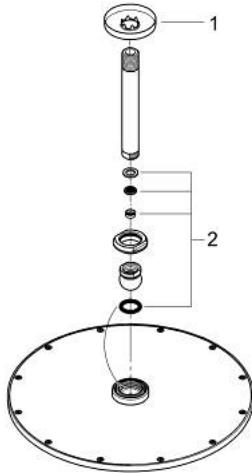

26 067 GL0 RAINSHOWER COSMOPOLITAN 310 HEAD SHOWER SET CEILING 142 MM, 1 SPRAY

PRODUCT DESCRIPTION

- Colour: cool sunrise
- consisting of:
 - head shower Rainshower Cosmopolitan 310
 - material: metal
 - spray pattern: Rain
- maximum flow rate (at 3 bar): 8 l/min
- Rainshower shower arm ceiling 142 mm
- GROHE EcoJoy - less water, perfect flow
- GROHE DreamSpray - perfect spray pattern
- GROHE LongLife finish
- GROHE SpeedClean - effortless limescale removal
- suitable for instantaneous heater
- min. recommended pressure 1.0 bar

26 067 GL0 **RAINSHOWER COSMOPOLITAN 310 HEAD SHOWER SET CEILING 142 MM, 1
SPRAY**

SPARE PARTS, November 2016 – now

1: escutcheon (Spare part-nr. 11741GL0)

2: Spare part set (Spare part-nr. 45933000)