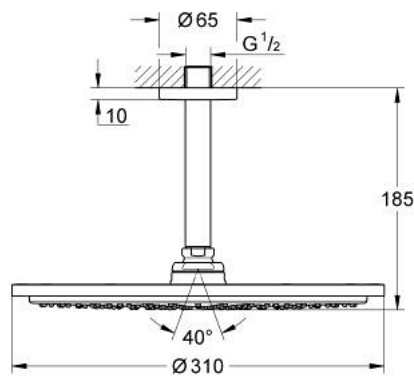

26 067 GL0 RAINSHOWER COSMOPOLITAN 310 HEAD SHOWER SET CEILING 142 MM, 1 SPRAY

PRODUCT DESCRIPTION

- Colour: cool sunrise
- consisting of:
 - head shower Rainshower Cosmopolitan 310
 - material: metal
 - spray pattern: Rain
- maximum flow rate (at 3 bar): 8 l/min
- Rainshower shower arm ceiling 142 mm
- GROHE EcoJoy - less water, perfect flow
- GROHE DreamSpray - perfect spray pattern
- GROHE LongLife finish
- GROHE SpeedClean - effortless limescale removal
- suitable for instantaneous heater
- min. recommended pressure 1.0 bar

26 067 GL0 **RAINSHOWER COSMOPOLITAN 310 HEAD SHOWER SET CEILING 142 MM, 1
SPRAY**

SPARE PARTS, November 2016 – now

1: escutcheon (Spare part-nr. 11741GL0)

2: Spare part set (Spare part-nr. 45933000)