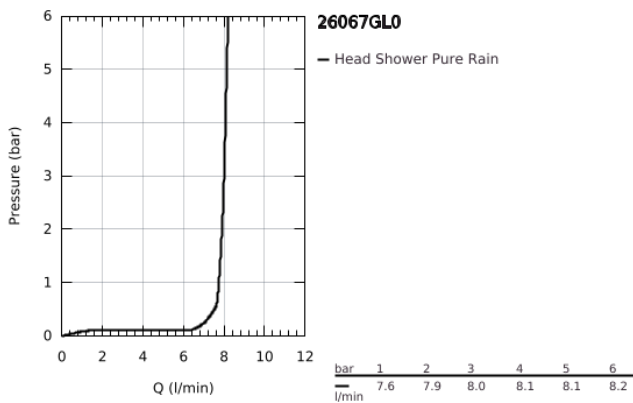

26 067 GL0 RAINSHOWER COSMOPOLITAN 310 HEAD SHOWER SET CEILING 142 MM, 1 SPRAY

PRODUCT DESCRIPTION

- Colour: cool sunrise
- consisting of:
 - head shower Rainshower Cosmopolitan 310
 - material: metal
 - spray pattern: Rain
- maximum flow rate (at 3 bar): 8 l/min
- Rainshower shower arm ceiling 142 mm
- GROHE EcoJoy - less water, perfect flow
- GROHE DreamSpray - perfect spray pattern
- GROHE LongLife finish
- GROHE SpeedClean - effortless limescale removal
- suitable for instantaneous heater
- min. recommended pressure 1.0 bar

26 067 GL0 **RAINSHOWER COSMOPOLITAN 310 HEAD SHOWER SET CEILING 142 MM, 1
SPRAY**

SPARE PARTS, November 2016 – now

1: escutcheon (Spare part-nr. 11741GL0)

2: Spare part set (Spare part-nr. 45933000)