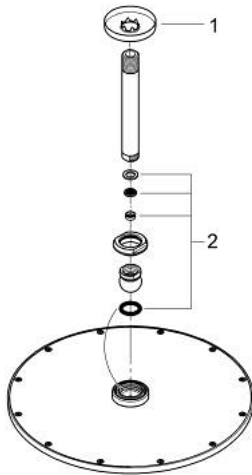

**26 067 GN0 RAINSHOWER COSMOPOLITAN 310 HEAD SHOWER SET CEILING 142 MM, 1 SPRAY**

**PRODUCT DESCRIPTION**

- Colour: brushed cool sunrise
- consisting of:
  - head shower Rainshower Cosmopolitan 310
  - material: metal
  - spray pattern: Rain
- maximum flow rate (at 3 bar): 8 l/min
- Rainshower shower arm ceiling 142 mm
- GROHE EcoJoy - less water, perfect flow
- GROHE DreamSpray - perfect spray pattern
- GROHE LongLife finish
- GROHE SpeedClean - effortless limescale removal
- suitable for instantaneous heater
- min. recommended pressure 1.0 bar

26 067 GN0 **RAINSHOWER COSMOPOLITAN 310 HEAD SHOWER SET CEILING 142 MM, 1  
SPRAY**

**SPARE PARTS**, November 2016 – now

1: escutcheon (Spare part-nr. 11741GN0)

2: Spare part set (Spare part-nr. 45933000)