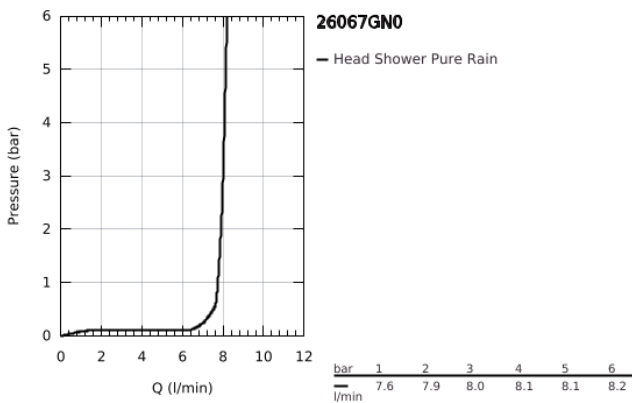

**26 067 GN0 RAINSHOWER COSMOPOLITAN 310 HEAD SHOWER SET CEILING 142 MM, 1 SPRAY**

**PRODUCT DESCRIPTION**

- Colour: brushed cool sunrise
- consisting of:
  - head shower Rainshower Cosmopolitan 310
  - material: metal
  - spray pattern: Rain
- maximum flow rate (at 3 bar): 8 l/min
- Rainshower shower arm ceiling 142 mm
- GROHE EcoJoy - less water, perfect flow
- GROHE DreamSpray - perfect spray pattern
- GROHE LongLife finish
- GROHE SpeedClean - effortless limescale removal
- suitable for instantaneous heater
- min. recommended pressure 1.0 bar

26 067 GN0 **RAINSHOWER COSMOPOLITAN 310 HEAD SHOWER SET CEILING 142 MM, 1  
SPRAY**

**SPARE PARTS**, November 2016 – now

1: escutcheon (Spare part-nr. 11741GN0)

2: Spare part set (Spare part-nr. 45933000)