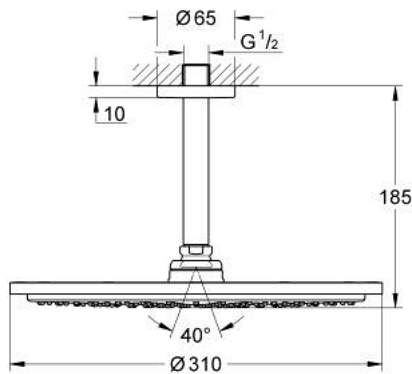

**26 067 GN0 RAINSHOWER COSMOPOLITAN 310 HEAD SHOWER SET CEILING 142 MM, 1 SPRAY**

**PRODUCT DESCRIPTION**

- Colour: brushed cool sunrise
- consisting of:
  - head shower Rainshower Cosmopolitan 310
  - material: metal
  - spray pattern: Rain
- maximum flow rate (at 3 bar): 8 l/min
- Rainshower shower arm ceiling 142 mm
- GROHE EcoJoy - less water, perfect flow
- GROHE DreamSpray - perfect spray pattern
- GROHE LongLife finish
- GROHE SpeedClean - effortless limescale removal
- suitable for instantaneous heater
- min. recommended pressure 1.0 bar

26 067 GN0 **RAINSHOWER COSMOPOLITAN 310 HEAD SHOWER SET CEILING 142 MM, 1  
SPRAY**

**SPARE PARTS**, November 2016 – now

1: escutcheon (Spare part-nr. 11741GN0)

2: Spare part set (Spare part-nr. 45933000)