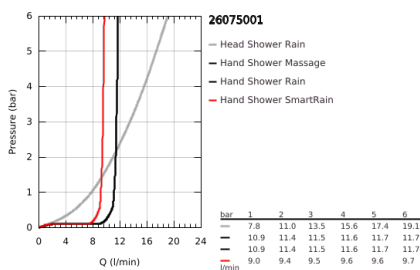

26 075 001 EUPHORIA SYSTEM 310 SHOWER SYSTEM WITH THERMOSTATIC MIXER FOR WALL MOUNTING

PRODUCT DESCRIPTION

- Colour: chrome
- consisting of:
 - horizontal swivable 450 mm shower arm
 - exposed thermostat with Aquadimmer function
 - allows change between:
 - head shower Rainshower Mono 310 (26 561)
 - spray pattern: GROHE PureRain
 - maximum flow rate (at 3 bar): 13.5 l/min
 - with ball joint
 - rotation angle $\pm 15^\circ$
 - hand shower Euphoria 110 Massage (27 221 000)
 - spray patterns: Rain, Massage, SmartRain
 - maximum flow rate (at 3 bar): 11.5 l/min
 - adjustable in height with gliding element
 - shower hose Silverflex 1750 mm 1/2" x 1/2" (28 388)
 - maximum flow rate system (at 3 bar): 13.5 l/min
 - minimum flow rate 5 l/min.
- GROHE TurboStat - compact cartridge with wax thermoelement
- GROHE SafeStop - safety button at 38°C
- GROHE SafeStop Plus - optional temperature limiter at 43°C included
- GROHE CoolTouch - no risk of scalding
- GROHE MetalGrip ergonomically shaped metal handles
- GROHE DreamSpray - perfect spray pattern
- GROHE LongLife finish
- GROHE SprayDimmer - stepless flow rate adjustment
- Flexible Installation - 1 adjustable bracket for existing drill holes
- Inner WaterGuide - inner insulation for surface protection
- GROHE SpeedClean - effortless limescale removal
- TwistStop - to prevent hose from twisting
- suitable for instantaneous heaters from 18 kW/h
- optional upgrade: GROHE EasyReach tray (26 362), sold separately
- professional edition