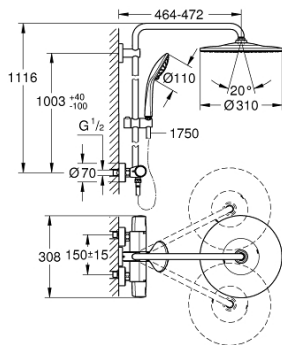

26 075 001 EUPHORIA SYSTEM 310 SHOWER SYSTEM WITH THERMOSTATIC MIXER FOR WALL MOUNTING

PRODUCT DESCRIPTION

- Colour: chrome
- consisting of:
 - horizontal swivable 450 mm shower arm
 - exposed thermostat with Aquadimmer function
 - allows change between:
 - head shower Rainshower Mono 310 (26 561)
 - spray pattern: GROHE PureRain
 - maximum flow rate (at 3 bar): 13.5 l/min
 - with ball joint
 - rotation angle $\pm 15^\circ$
 - hand shower Euphoria 110 Massage (27 221 000)
 - spray patterns: Rain, Massage, SmartRain
 - maximum flow rate (at 3 bar): 11.5 l/min
 - adjustable in height with gliding element
 - shower hose Silverflex 1750 mm 1/2" x 1/2" (28 388)
 - maximum flow rate system (at 3 bar): 13.5 l/min
 - minimum flow rate 5 l/min.
- GROHE TurboStat - compact cartridge with wax thermoelement
- GROHE SafeStop - safety button at 38°C
- GROHE SafeStop Plus - optional temperature limiter at 43°C included
- GROHE CoolTouch - no risk of scalding
- GROHE MetalGrip ergonomically shaped metal handles
- GROHE DreamSpray - perfect spray pattern
- GROHE LongLife finish
- GROHE SprayDimmer - stepless flow rate adjustment
- Flexible Installation - 1 adjustable bracket for existing drill holes
- Inner WaterGuide - inner insulation for surface protection
- GROHE SpeedClean - effortless limescale removal
- TwistStop - to prevent hose from twisting
- suitable for instantaneous heaters from 18 kW/h
- optional upgrade: GROHE EasyReach tray (26 362), sold separately
- professional edition