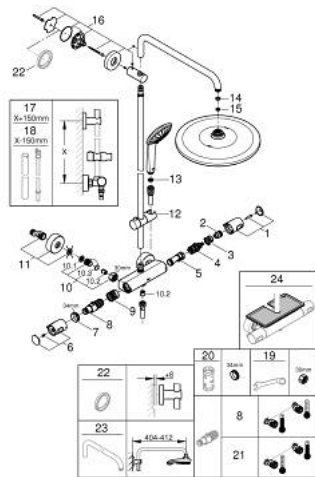

26 075 001 EUPHORIA SYSTEM 310 SHOWER SYSTEM WITH THERMOSTATIC MIXER FOR WALL MOUNTING

SPARE PARTS, January 2020 – now

- 1: Shut-off handle (Spare part-nr. 47991000)
- 2: Stop ring (Spare part-nr. 47986000)
- 3: Stop ring (Spare part-nr. 47965000)
- 4: Aquadimmer (Spare part-nr. 47364000)
- 5: Water flow (Spare part-nr. 47887000)
- 6: Handle (Spare part-nr. 47992000)
- 7: Fitting ring (Spare part-nr. 47743000)
- 8: Thermostatic compact cartridge 1/2" (Spare part-nr. 47439000)
- 9: Race (Spare part-nr. 47975000)
- 10: Non-return valve (Spare part-nr. 47189000)
- 10.1: Dirt Strainer (Spare part-nr. 0726400M)
- 10.2: Non-return valve (Spare part-nr. 08565000)
- 10.3: O-ring $\varnothing 17 \times \varnothing 2$ (Spare part-nr. 0305500M)
- 11: S-union (Spare part-nr. 12662000)
- 12: Glide element (Spare part-nr. 12140000)
- 13: Dirt strainer (Spare part-nr. 0700200M)
- 14: Fibre seal dia. $\varnothing 18,5 \times \varnothing 12 \times 2$ (Spare part-nr. 0138900M)
- 15: Dirt strainer (Spare part-nr. 48007000)
- 16: Shower bar holder (Spare part-nr. 48279000)
- 17: Shower system pipe for retrofitting (Spare part-nr. 48514000)*
- 18: Shower system pipe for retrofitting (Spare part-nr. 48515000)*
- 19: Special spanner (Spare part-nr. 19377000)*
- 20: Socket Spanner (Spare part-nr. 19332000)*
- 21: GROHE TurboStat cartridge 1/2" (Spare part-nr. 47175000)*
- 22: Compensation disc (Spare part-nr. 27180000)*
- 23: Shower arm for shower systems (Spare part-nr. 14047000)*
- 24: GROHE EasyReach tray (Spare part-nr. 26362LN1)*

* Optional accessories