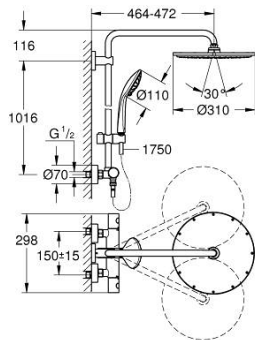

26 075 A00 EUPHORIA SYSTEM 310 SHOWER SYSTEM WITH THERMOSTATIC MIXER FOR WALL MOUNTING

PRODUCT DESCRIPTION

- Colour: hard graphite
- consisting of:
 - horizontal swivable 450 mm shower arm
 - exposed thermostat with Aquadimmer function
 - allows change between:
 - Rainshower Cosmopolitan 310 metal head shower
 - spray pattern: Rain
 - maximum flow rate (at 3 bar): 13.5 l/min
 - with ball joint
 - rotation angle $\pm 15^\circ$
 - hand shower Euphoria 110 Massage
 - spray patterns: Rain, Massage, SmartRain
 - maximum flow rate (at 3 bar): 11.5 l/min
 - adjustable in height with gliding element
 - shower hose Silverflex 1750 mm 1/2" x 1/2" (28 388)
 - maximum flow rate system (at 3 bar): 13.5 l/min
 - minimum flow rate 5 l/min.
 - GROHE TurboStat - compact cartridge with wax thermoelement
 - GROHE SafeStop - safety button at 38°C
 - GROHE SafeStop Plus - optional temperature limiter at 43°C included
 - GROHE MetalGrip ergonomically shaped metal handles
 - GROHE DreamSpray - perfect spray pattern
 - GROHE LongLife finish
 - GROHE SprayDimmer - stepless flow rate adjustment
 - Inner WaterGuide - inner insulation for surface protection
 - GROHE SpeedClean - effortless limescale removal
 - TwistStop - to prevent hose from twisting
 - suitable for instantaneous heaters from 18 kW/h
 - optional upgrade: GROHE EasyReach tray (26 362), sold separately