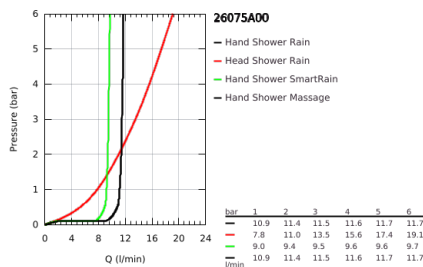

26 075 A00 EUPHORIA SYSTEM 310 SHOWER SYSTEM WITH THERMOSTATIC MIXER FOR WALL MOUNTING

PRODUCT DESCRIPTION

- Colour: hard graphite
- consisting of:
 - horizontal swivable 450 mm shower arm
 - exposed thermostat with Aquadimmer function
 - allows change between:
 - Rainshower Cosmopolitan 310 metal head shower
 - spray pattern: Rain
 - maximum flow rate (at 3 bar): 13.5 l/min
 - with ball joint
 - rotation angle $\pm 15^\circ$
 - hand shower Euphoria 110 Massage
 - spray patterns: Rain, Massage, SmartRain
 - maximum flow rate (at 3 bar): 11.5 l/min
 - adjustable in height with gliding element
 - shower hose Silverflex 1750 mm 1/2" x 1/2" (28 388)
 - maximum flow rate system (at 3 bar): 13.5 l/min
 - minimum flow rate 5 l/min.
 - GROHE TurboStat - compact cartridge with wax thermoelement
 - GROHE SafeStop - safety button at 38°C
 - GROHE SafeStop Plus - optional temperature limiter at 43°C included
 - GROHE MetalGrip ergonomically shaped metal handles
 - GROHE DreamSpray - perfect spray pattern
 - GROHE LongLife finish
 - GROHE SprayDimmer - stepless flow rate adjustment
 - Inner WaterGuide - inner insulation for surface protection
 - GROHE SpeedClean - effortless limescale removal
 - TwistStop - to prevent hose from twisting
 - suitable for instantaneous heaters from 18 kW/h
 - optional upgrade: GROHE EasyReach tray (26 362), sold separately