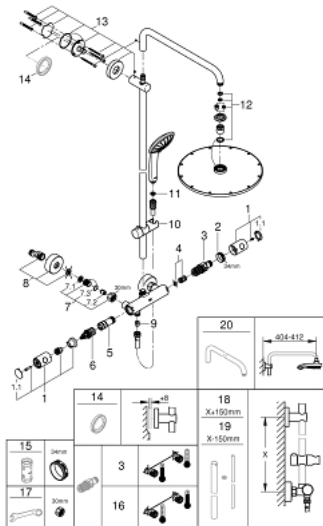

26 075 AL0 EUPHORIA SYSTEM 310 SHOWER SYSTEM WITH THERMOSTATIC MIXER FOR WALL MOUNTING

SPARE PARTS, November 2016 – now

1. 1: Metal handle 1/2" (Spare part-nr. 47984AL0)
   - 1.1: Cover cap (Spare part-nr. 64585ALM)
   - 2: Fitting ring (Spare part-nr. 47743000)
   - 3: Thermostatic compact cartridge 1/2" (Spare part-nr. 47439000)
   - 4: Buffer (Spare part-nr. 47398000)
   - 5: Water flow (Spare part-nr. 47751000)
   - 6: Aquadimmer (Spare part-nr. 12433000)
   - 7: Non-return valve (Spare part-nr. 47189AL0)
   - 7.1: Dirt Strainer (Spare part-nr. 0726400M)
   - 7.2: Non-return valve (Spare part-nr. 08565000)
   - 7.3: O-ring $\varnothing 17 \times \varnothing 2$ (Spare part-nr. 0305500M)
   - 8: S-union (Spare part-nr. 12662AL0)
   - 9: Non-return valve (Spare part-nr. 08565000)
   - 10: Glide element (Spare part-nr. 12140AL0)
   - 11: Dirt strainer (Spare part-nr. 0700200M)
   - 12: Spare part set (Spare part-nr. 45933000)
   - 13: Shower bar holder (Spare part-nr. 48279AL0)
   - 15: Socket Spanner (Spare part-nr. 19332000)*
   - 16: GROHE TurboStat cartridge 1/2" (Spare part-nr. 47175000)*
   - 17: Special spanner (Spare part-nr. 19377000)*
2. Optional accessories