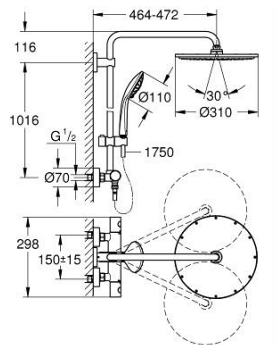

### PRODUCT DESCRIPTION

- Colour: brushed hard graphite
- consisting of:
  - horizontal swivable 450 mm shower arm
  - exposed thermostat with Aquadimmer function
  - allows change between:
    - Rainshower Cosmopolitan 310 metal head shower
    - spray pattern: Rain
    - maximum flow rate (at 3 bar): 13.5 l/min
    - with ball joint
    - rotation angle  $\pm 15^\circ$
    - hand shower Euphoria 110 Massage
    - spray patterns: Rain, Massage, SmartRain
    - maximum flow rate (at 3 bar): 11.5 l/min
    - adjustable in height with gliding element
    - shower hose Silverflex 1750 mm 1/2" x 1/2" (28 388)
    - maximum flow rate system (at 3 bar): 13.5 l/min
    - minimum flow rate 5 l/min.
    - GROHE TurboStat - compact cartridge with wax thermoelement
    - GROHE SafeStop - safety button at 38°C
    - GROHE SafeStop Plus - optional temperature limiter at 43°C included
    - GROHE MetalGrip ergonomically shaped metal handles
    - GROHE DreamSpray - perfect spray pattern
    - GROHE LongLife finish
    - GROHE SprayDimmer - stepless flow rate adjustment
    - Inner WaterGuide - inner insulation for surface protection
    - GROHE SpeedClean - effortless limescale removal
    - TwistStop - to prevent hose from twisting
    - suitable for instantaneous heaters from 18 kW/h
    - optional upgrade: GROHE EasyReach tray (26 362), sold separately