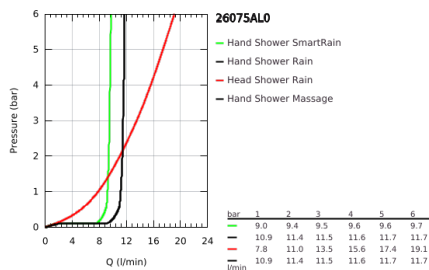

## 26 075 AL0 EUPHORIA SYSTEM 310 SHOWER SYSTEM WITH THERMOSTATIC MIXER FOR WALL MOUNTING

### PRODUCT DESCRIPTION

- Colour: brushed hard graphite
- consisting of:
  - horizontal swivable 450 mm shower arm
  - exposed thermostat with Aquadimmer function
  - allows change between:
    - Rainshower Cosmopolitan 310 metal head shower
    - spray pattern: Rain
    - maximum flow rate (at 3 bar): 13.5 l/min
    - with ball joint
    - rotation angle  $\pm 15^\circ$
    - hand shower Euphoria 110 Massage
    - spray patterns: Rain, Massage, SmartRain
    - maximum flow rate (at 3 bar): 11.5 l/min
    - adjustable in height with gliding element
    - shower hose Silverflex 1750 mm 1/2" x 1/2" (28 388)
    - maximum flow rate system (at 3 bar): 13.5 l/min
    - minimum flow rate 5 l/min.
    - GROHE TurboStat - compact cartridge with wax thermoelement
    - GROHE SafeStop - safety button at 38°C
    - GROHE SafeStop Plus - optional temperature limiter at 43°C included
    - GROHE MetalGrip ergonomically shaped metal handles
    - GROHE DreamSpray - perfect spray pattern
    - GROHE LongLife finish
    - GROHE SprayDimmer - stepless flow rate adjustment
    - Inner WaterGuide - inner insulation for surface protection
    - GROHE SpeedClean - effortless limescale removal
    - TwistStop - to prevent hose from twisting
    - suitable for instantaneous heaters from 18 kW/h
    - optional upgrade: GROHE EasyReach tray (26 362), sold separately