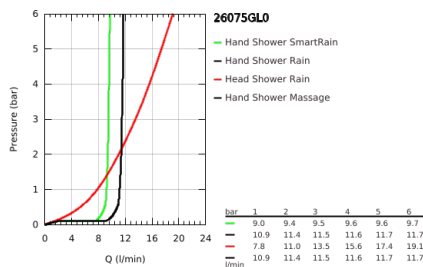

26 075 GL0 EUPHORIA SYSTEM 310 SHOWER SYSTEM WITH THERMOSTATIC MIXER FOR WALL MOUNTING

PRODUCT DESCRIPTION

- Colour: cool sunrise
- consisting of:
 - horizontal swivable 450 mm shower arm
 - exposed thermostat with Aquadimmer function
 - allows change between:
 - Rainshower Cosmopolitan 310 metal head shower
 - spray pattern: Rain
 - maximum flow rate (at 3 bar): 13.5 l/min
 - with ball joint
 - rotation angle $\pm 15^\circ$
 - hand shower Euphoria 110 Massage
 - spray patterns: Rain, Massage, SmartRain
 - maximum flow rate (at 3 bar): 11.5 l/min
 - adjustable in height with gliding element
 - shower hose Silverflex 1750 mm 1/2" x 1/2" (28 388)
 - maximum flow rate system (at 3 bar): 13.5 l/min
 - minimum flow rate 5 l/min.
 - GROHE TurboStat - compact cartridge with wax thermoelement
 - GROHE SafeStop - safety button at 38°C
 - GROHE SafeStop Plus - optional temperature limiter at 43°C included
 - GROHE MetalGrip ergonomically shaped metal handles
 - GROHE DreamSpray - perfect spray pattern
 - GROHE LongLife finish
 - GROHE SprayDimmer - stepless flow rate adjustment
 - Inner WaterGuide - inner insulation for surface protection
 - GROHE SpeedClean - effortless limescale removal
 - TwistStop - to prevent hose from twisting
 - suitable for instantaneous heaters from 18 kW/h
 - optional upgrade: GROHE EasyReach tray (26 362), sold separately