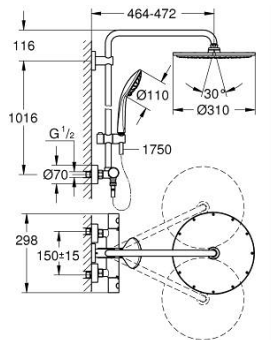

26 075 GL0 EUPHORIA SYSTEM 310 SHOWER SYSTEM WITH THERMOSTATIC MIXER FOR WALL MOUNTING

PRODUCT DESCRIPTION

- Colour: cool sunrise
- consisting of:
 - horizontal swivable 450 mm shower arm
 - exposed thermostat with Aquadimmer function
 - allows change between:
 - Rainshower Cosmopolitan 310 metal head shower
 - spray pattern: Rain
 - maximum flow rate (at 3 bar): 13.5 l/min
 - with ball joint
 - rotation angle $\pm 15^\circ$
 - hand shower Euphoria 110 Massage
 - spray patterns: Rain, Massage, SmartRain
 - maximum flow rate (at 3 bar): 11.5 l/min
 - adjustable in height with gliding element
 - shower hose Silverflex 1750 mm 1/2" x 1/2" (28 388)
 - maximum flow rate system (at 3 bar): 13.5 l/min
 - minimum flow rate 5 l/min.
 - GROHE TurboStat - compact cartridge with wax thermoelement
 - GROHE SafeStop - safety button at 38°C
 - GROHE SafeStop Plus - optional temperature limiter at 43°C included
 - GROHE MetalGrip ergonomically shaped metal handles
 - GROHE DreamSpray - perfect spray pattern
 - GROHE LongLife finish
 - GROHE SprayDimmer - stepless flow rate adjustment
 - Inner WaterGuide - inner insulation for surface protection
 - GROHE SpeedClean - effortless limescale removal
 - TwistStop - to prevent hose from twisting
 - suitable for instantaneous heaters from 18 kW/h
 - optional upgrade: GROHE EasyReach tray (26 362), sold separately