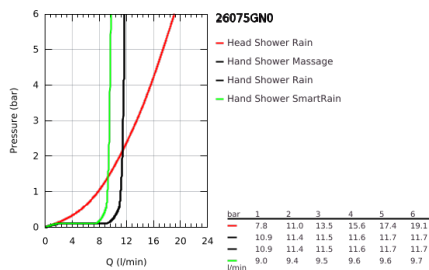

26 075 GN0 EUPHORIA SYSTEM 310 SHOWER SYSTEM WITH THERMOSTATIC MIXER FOR WALL MOUNTING

PRODUCT DESCRIPTION

- Colour: brushed cool sunrise
- consisting of:
 - horizontal swivable 450 mm shower arm
 - exposed thermostat with Aquadimmer function
 - allows change between:
 - Rainshower Cosmopolitan 310 metal head shower
 - spray pattern: Rain
 - maximum flow rate (at 3 bar): 13.5 l/min
 - with ball joint
 - rotation angle $\pm 15^\circ$
 - hand shower Euphoria 110 Massage
 - spray patterns: Rain, Massage, SmartRain
 - maximum flow rate (at 3 bar): 11.5 l/min
 - adjustable in height with gliding element
 - shower hose Silverflex 1750 mm 1/2" x 1/2" (28 388)
 - maximum flow rate system (at 3 bar): 13.5 l/min
 - minimum flow rate 5 l/min.
- GROHE TurboStat - compact cartridge with wax thermoelement
- GROHE SafeStop - safety button at 38°C
- GROHE SafeStop Plus - optional temperature limiter at 43°C included
- GROHE MetalGrip ergonomically shaped metal handles
- GROHE DreamSpray - perfect spray pattern
- GROHE LongLife finish
- GROHE SprayDimmer - stepless flow rate adjustment
- Inner WaterGuide - inner insulation for surface protection
- GROHE SpeedClean - effortless limescale removal
- TwistStop - to prevent hose from twisting
- suitable for instantaneous heaters from 18 kW/h
- optional upgrade: GROHE EasyReach tray (26 362), sold separately