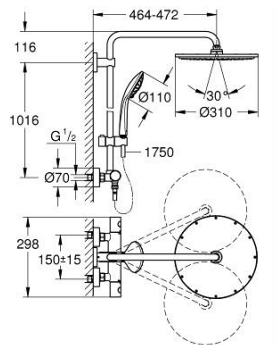

26 075 GN0 EUPHORIA SYSTEM 310 SHOWER SYSTEM WITH THERMOSTATIC MIXER FOR WALL MOUNTING

PRODUCT DESCRIPTION

- Colour: brushed cool sunrise
- consisting of:
 - horizontal swivable 450 mm shower arm
 - exposed thermostat with Aquadimmer function
 - allows change between:
 - Rainshower Cosmopolitan 310 metal head shower
 - spray pattern: Rain
 - maximum flow rate (at 3 bar): 13.5 l/min
 - with ball joint
 - rotation angle $\pm 15^\circ$
 - hand shower Euphoria 110 Massage
 - spray patterns: Rain, Massage, SmartRain
 - maximum flow rate (at 3 bar): 11.5 l/min
 - adjustable in height with gliding element
 - shower hose Silverflex 1750 mm 1/2" x 1/2" (28 388)
 - maximum flow rate system (at 3 bar): 13.5 l/min
 - minimum flow rate 5 l/min.
- GROHE TurboStat - compact cartridge with wax thermoelement
- GROHE SafeStop - safety button at 38°C
- GROHE SafeStop Plus - optional temperature limiter at 43°C included
- GROHE MetalGrip ergonomically shaped metal handles
- GROHE DreamSpray - perfect spray pattern
- GROHE LongLife finish
- GROHE SprayDimmer - stepless flow rate adjustment
- Inner WaterGuide - inner insulation for surface protection
- GROHE SpeedClean - effortless limescale removal
- TwistStop - to prevent hose from twisting
- suitable for instantaneous heaters from 18 kW/h
- optional upgrade: GROHE EasyReach tray (26 362), sold separately