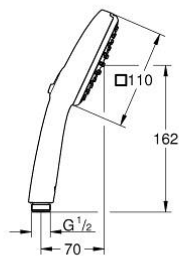

## 26 130 243 4 TEMPESTA CUBE 110 HAND SHOWER 2 SPRAYS

### PRODUCT DESCRIPTION

- Colour: matte black
- spray patterns: Rain, Jet
- GROHE SmartSwitch - easily rotate the dial to enjoy your preferred spray option
- GROHE DreamSpray - perfect spray pattern
- GROHE SpeedClean - effortless limescale removal
- Inner WaterGuide - inner insulation for surface protection
- ShockProof silicone ring prevents damages caused by shower falling
- universal mounting system, fitting all standard shower hoses
- for low pressure
- recommended pressure 0.1 - 2.0 bar
- professional edition

## 26 130 243 4 TEMPESTA CUBE 110 HAND SHOWER 2 SPRAYS

**SPARE PARTS**, February 2023 – now

1: Dirt strainer (Spare part-nr. 0700200M)