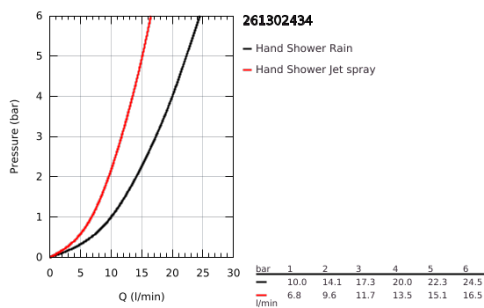

## 26 130 243 4 TEMPESTA CUBE 110 HAND SHOWER 2 SPRAYS

### PRODUCT DESCRIPTION

- Colour: matte black
- spray patterns: Rain, Jet
- GROHE SmartSwitch - easily rotate the dial to enjoy your preferred spray option
- GROHE DreamSpray - perfect spray pattern
- GROHE SpeedClean - effortless limescale removal
- Inner WaterGuide - inner insulation for surface protection
- ShockProof silicone ring prevents damages caused by shower falling
- universal mounting system, fitting all standard shower hoses
- for low pressure
- recommended pressure 0.1 - 2.0 bar
- professional edition