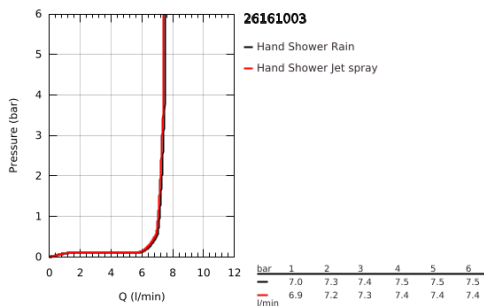

26 161 003 TEMPESTA 110 HAND SHOWER 2 SPRAYS

PRODUCT DESCRIPTION

- Colour: chrome
- spray patterns: Rain, Jet
- maximum flow rate (at 3 bar): 7.4 l/min
- GROHE EcoJoy - less water, perfect flow
- GROHE SmartSwitch - easily rotate the dial to enjoy your preferred spray option
- GROHE DreamSpray - perfect spray pattern
- GROHE LongLife finish
- GROHE SpeedClean - effortless limescale removal
- Inner WaterGuide - inner insulation for surface protection
- ShockProof silicone ring prevents damages caused by shower falling
- universal mounting system, fitting all standard shower hoses
- min. recommended pressure 1.0 bar
- suitable for instantaneous heater
- professional edition

26 161 003 TEMPESTA 110 HAND SHOWER 2 SPRAYS

SPARE PARTS, April 2020 – now

1: Dirt strainer (Spare part-nr. 0700200M)