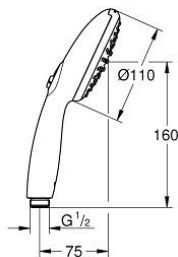

26 161 003 TEMPESTA 110 HAND SHOWER 2 SPRAYS

PRODUCT DESCRIPTION

- Colour: chrome
- spray patterns: Rain, Jet
- maximum flow rate (at 3 bar): 7.4 l/min
- GROHE EcoJoy - less water, perfect flow
- GROHE SmartSwitch - easily rotate the dial to enjoy your preferred spray option
- GROHE DreamSpray - perfect spray pattern
- GROHE LongLife finish
- GROHE SpeedClean - effortless limescale removal
- Inner WaterGuide - inner insulation for surface protection
- ShockProof silicone ring prevents damages caused by shower falling
- universal mounting system, fitting all standard shower hoses
- min. recommended pressure 1.0 bar
- suitable for instantaneous heater
- professional edition

26 161 003 TEMPESTA 110 HAND SHOWER 2 SPRAYS

SPARE PARTS, April 2020 – now

1: Dirt strainer (Spare part-nr. 0700200M)