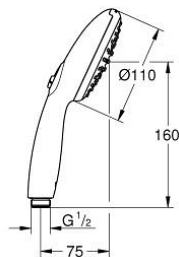

26 161 243 3 TEMPESTA 110 HAND SHOWER 2 SPRAYS

PRODUCT DESCRIPTION

- Colour: matte black
- spray patterns: Rain, Jet
- maximum flow rate (at 3 bar): 7.4 l/min
- GROHE EcoJoy - less water, perfect flow
- GROHE SmartSwitch - easily rotate the dial to enjoy your preferred spray option
- GROHE DreamSpray - perfect spray pattern
- GROHE SpeedClean - effortless limescale removal
- Inner WaterGuide - inner insulation for surface protection
- ShockProof silicone ring prevents damages caused by shower falling
- universal mounting system, fitting all standard shower hoses
- min. recommended pressure 1.0 bar
- suitable for instantaneous heater
- professional edition

26 161 243 3 TEMPESTA 110 HAND SHOWER 2 SPRAYS

SPARE PARTS, February 2023 – now

1: Dirt strainer (Spare part-nr. 0700200M)