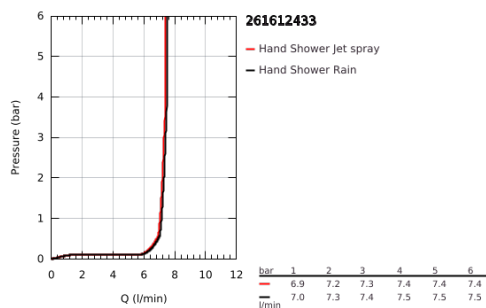

26 161 243 3 TEMPESTA 110 HAND SHOWER 2 SPRAYS

PRODUCT DESCRIPTION

- Colour: matte black
- spray patterns: Rain, Jet
- maximum flow rate (at 3 bar): 7.4 l/min
- GROHE EcoJoy - less water, perfect flow
- GROHE SmartSwitch - easily rotate the dial to enjoy your preferred spray option
- GROHE DreamSpray - perfect spray pattern
- GROHE SpeedClean - effortless limescale removal
- Inner WaterGuide - inner insulation for surface protection
- ShockProof silicone ring prevents damages caused by shower falling
- universal mounting system, fitting all standard shower hoses
- min. recommended pressure 1.0 bar
- suitable for instantaneous heater
- professional edition