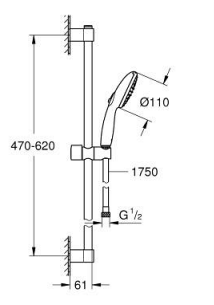

26 162 003 TEMPESTA 110 SHOWER RAIL SET 2 SPRAYS (RAIN, JET)

PRODUCT DESCRIPTION

- Colour: chrome
- consisting of:
 - hand shower Tempesta 110 (26 161)
 - maximum flow rate (at 3 bar): 7.4 l/min
 - shower rail, 600 mm (27 523)
 - Relaxaflex hose 1750 mm 1/2" x 1/2" (28 154)
 - GROHE EcoJoy - less water, perfect flow
 - GROHE SmartSwitch - easily rotate the dial to enjoy your preferred spray option
 - GROHE DreamSpray - perfect spray pattern
 - GROHE LongLife finish
- Flexible Installation - 1 adjustable bracket for existing drill holes
- adjustable rail holder (turn and glide shower holder)
- GROHE SpeedClean - effortless limescale removal
- Inner WaterGuide - inner insulation for surface protection
- ShockProof silicone ring prevents damages caused by shower falling
- min. recommended pressure 1.0 bar
- suitable for instantaneous heater
- professional edition

26 162 003 TEMPESTA 110 SHOWER RAIL SET 2 SPRAYS (RAIN, JET)

SPARE PARTS, April 2020 – now

- 1: Shower bar holder (Spare part-nr. 48607000)
 - 2: Glide element (Spare part-nr. 48609000)
 - 3: Shower bar holder (Spare part-nr. 48608000)
 - 4: Dirt strainer (Spare part-nr. 0700200M)
 - 5: Compensation disc (Spare part-nr. 48543001)*
- * Optional accessories