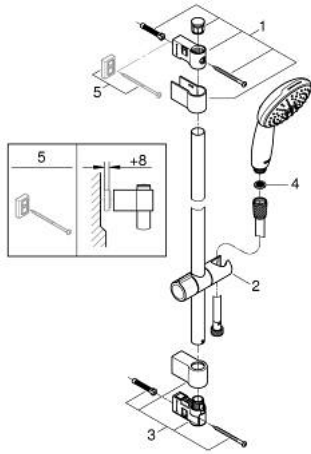

26 162 003 TEMPESTA 110 SHOWER RAIL SET 2 SPRAYS (RAIN, JET)

PRODUCT DESCRIPTION

- Colour: chrome
- consisting of:
 - hand shower Tempesta 110 (26 161)
 - maximum flow rate (at 3 bar): 7.4 l/min
 - shower rail, 600 mm (27 523)
 - Relaxaflex hose 1750 mm 1/2" x 1/2" (28 154)
 - GROHE EcoJoy - less water, perfect flow
 - GROHE SmartSwitch - easily rotate the dial to enjoy your preferred spray option
 - GROHE DreamSpray - perfect spray pattern
 - GROHE LongLife finish
- Flexible Installation - 1 adjustable bracket for existing drill holes
- adjustable rail holder (turn and glide shower holder)
- GROHE SpeedClean - effortless limescale removal
- Inner WaterGuide - inner insulation for surface protection
- ShockProof silicone ring prevents damages caused by shower falling
- min. recommended pressure 1.0 bar
- suitable for instantaneous heater
- professional edition

26 162 003 TEMPESTA 110 SHOWER RAIL SET 2 SPRAYS (RAIN, JET)

SPARE PARTS, April 2020 – now

- 1: Shower bar holder (Spare part-nr. 48607000)
 - 2: Glide element (Spare part-nr. 48609000)
 - 3: Shower bar holder (Spare part-nr. 48608000)
 - 4: Dirt strainer (Spare part-nr. 0700200M)
 - 5: Compensation disc (Spare part-nr. 48543001)*
- * Optional accessories