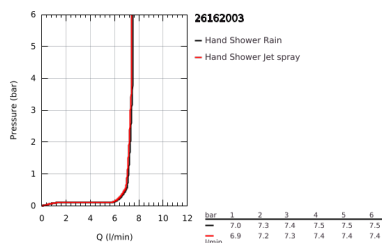

26 162 003 TEMPESTA 110 SHOWER RAIL SET 2 SPRAYS (RAIN, JET)

PRODUCT DESCRIPTION

- Colour: chrome
- consisting of:
 - hand shower Tempesta 110 (26 161)
 - maximum flow rate (at 3 bar): 7.4 l/min
 - shower rail, 600 mm (27 523)
 - Relaxaflex hose 1750 mm 1/2" x 1/2" (28 154)
 - GROHE EcoJoy - less water, perfect flow
 - GROHE SmartSwitch - easily rotate the dial to enjoy your preferred spray option
 - GROHE DreamSpray - perfect spray pattern
 - GROHE LongLife finish
- Flexible Installation - 1 adjustable bracket for existing drill holes
- adjustable rail holder (turn and glide shower holder)
- GROHE SpeedClean - effortless limescale removal
- Inner WaterGuide - inner insulation for surface protection
- ShockProof silicone ring prevents damages caused by shower falling
- min. recommended pressure 1.0 bar
- suitable for instantaneous heater
- professional edition