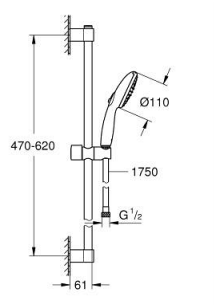

26 162 243 3 TEMPESTA 110 SHOWER RAIL SET 2 SPRAYS (RAIN, JET)

PRODUCT DESCRIPTION

- Colour: matte black
- consisting of:
 - hand shower Tempesta 110 (26 161)
 - maximum flow rate (at 3 bar): 7.4 l/min
 - shower rail, 600 mm (27 523)
 - shower hose 1750 mm 1/2" x 1/2" (28 388)
 - GROHE EcoJoy - less water, perfect flow
 - GROHE SmartSwitch - easily rotate the dial to enjoy your preferred spray option
 - GROHE DreamSpray - perfect spray pattern
- Flexible Installation - 1 adjustable bracket for existing drill holes
- adjustable rail holder (turn and glide shower holder)
- GROHE SpeedClean - effortless limescale removal
- Inner WaterGuide - inner insulation for surface protection
- ShockProof silicone ring prevents damages caused by shower falling
- min. recommended pressure 1.0 bar
- suitable for instantaneous heater
- professional edition

26 162 243 3 TEMPESTA 110 SHOWER RAIL SET 2 SPRAYS (RAIN, JET)

SPARE PARTS, February 2023 – now

- 1: Shower bar holder (Spare part-nr. 486072430)
 - 2: Glide element (Spare part-nr. 486092430)
 - 3: Shower bar holder (Spare part-nr. 486082430)
 - 4: Dirt strainer (Spare part-nr. 0700200M)
 - 5: Compensation disc (Spare part-nr. 48543001)*
- * Optional accessories