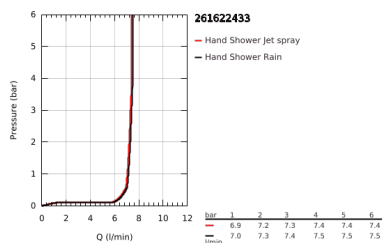

26 162 243 3 TEMPESTA 110 SHOWER RAIL SET 2 SPRAYS (RAIN, JET)

PRODUCT DESCRIPTION

- Colour: matte black
- consisting of:
 - hand shower Tempesta 110 (26 161)
 - maximum flow rate (at 3 bar): 7.4 l/min
 - shower rail, 600 mm (27 523)
 - shower hose 1750 mm 1/2" x 1/2" (28 388)
 - GROHE EcoJoy - less water, perfect flow
 - GROHE SmartSwitch - easily rotate the dial to enjoy your preferred spray option
 - GROHE DreamSpray - perfect spray pattern
- Flexible Installation - 1 adjustable bracket for existing drill holes
- adjustable rail holder (turn and glide shower holder)
- GROHE SpeedClean - effortless limescale removal
- Inner WaterGuide - inner insulation for surface protection
- ShockProof silicone ring prevents damages caused by shower falling
- min. recommended pressure 1.0 bar
- suitable for instantaneous heater
- professional edition