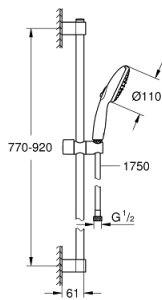

26 163 003 TEMPESTA 110 SHOWER RAIL SET 2 SPRAYS (RAIN, JET)

PRODUCT DESCRIPTION

- Colour: chrome
- consisting of:
 - hand shower Tempesta 110 (26 161)
 - maximum flow rate (at 3 bar): 7.4 l/min
 - shower rail, 900 mm (27 524)
 - Relaxaflex hose 1750 mm 1/2" x 1/2" (28 154)
 - GROHE EcoJoy - less water, perfect flow
 - GROHE SmartSwitch - easily rotate the dial to enjoy your preferred spray option
 - GROHE DreamSpray - perfect spray pattern
 - GROHE LongLife finish
- Flexible Installation - 1 adjustable bracket for existing drill holes
- adjustable rail holder (turn and glide shower holder)
- GROHE SpeedClean - effortless limescale removal
- Inner WaterGuide - inner insulation for surface protection
- ShockProof silicone ring prevents damages caused by shower falling
- min. recommended pressure 1.0 bar
- suitable for instantaneous heater
- professional edition

26 163 003 TEMPESTA 110 SHOWER RAIL SET 2 SPRAYS (RAIN, JET)

SPARE PARTS, November 2021 – now

- 1: Shower bar holder (Spare part-nr. 48607000)
 - 2: Glide element (Spare part-nr. 48609000)
 - 3: Shower bar holder (Spare part-nr. 48608000)
 - 4: Dirt strainer (Spare part-nr. 0700200M)
 - 5: Compensation disc (Spare part-nr. 48543001)*
- * Optional accessories