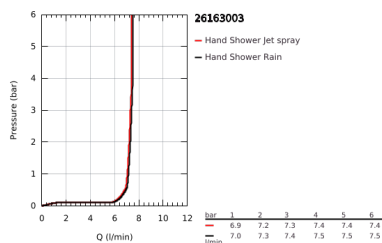

26 163 003 TEMPESTA 110 SHOWER RAIL SET 2 SPRAYS (RAIN, JET)

PRODUCT DESCRIPTION

- Colour: chrome
- consisting of:
 - hand shower Tempesta 110 (26 161)
 - maximum flow rate (at 3 bar): 7.4 l/min
 - shower rail, 900 mm (27 524)
 - Relaxaflex hose 1750 mm 1/2" x 1/2" (28 154)
 - GROHE EcoJoy - less water, perfect flow
 - GROHE SmartSwitch - easily rotate the dial to enjoy your preferred spray option
 - GROHE DreamSpray - perfect spray pattern
 - GROHE LongLife finish
- Flexible Installation - 1 adjustable bracket for existing drill holes
- adjustable rail holder (turn and glide shower holder)
- GROHE SpeedClean - effortless limescale removal
- Inner WaterGuide - inner insulation for surface protection
- ShockProof silicone ring prevents damages caused by shower falling
- min. recommended pressure 1.0 bar
- suitable for instantaneous heater
- professional edition