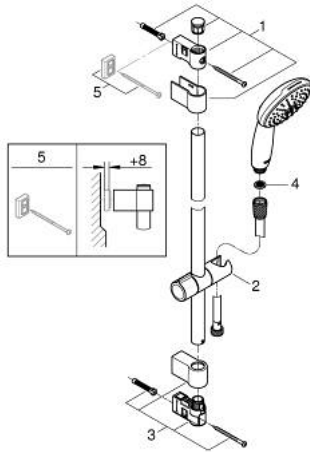

26 163 003 TEMPESTA 110 SHOWER RAIL SET 2 SPRAYS (RAIN, JET)

PRODUCT DESCRIPTION

- Colour: chrome
- consisting of:
 - hand shower Tempesta 110 (26 161)
 - maximum flow rate (at 3 bar): 7.4 l/min
 - shower rail, 900 mm (27 524)
 - Relaxaflex hose 1750 mm 1/2" x 1/2" (28 154)
 - GROHE EcoJoy - less water, perfect flow
 - GROHE SmartSwitch - easily rotate the dial to enjoy your preferred spray option
 - GROHE DreamSpray - perfect spray pattern
 - GROHE LongLife finish
- Flexible Installation - 1 adjustable bracket for existing drill holes
- adjustable rail holder (turn and glide shower holder)
- GROHE SpeedClean - effortless limescale removal
- Inner WaterGuide - inner insulation for surface protection
- ShockProof silicone ring prevents damages caused by shower falling
- min. recommended pressure 1.0 bar
- suitable for instantaneous heater
- professional edition

26 163 003 TEMPESTA 110 SHOWER RAIL SET 2 SPRAYS (RAIN, JET)

SPARE PARTS, November 2021 – now

- 1: Shower bar holder (Spare part-nr. 48607000)
 - 2: Glide element (Spare part-nr. 48609000)
 - 3: Shower bar holder (Spare part-nr. 48608000)
 - 4: Dirt strainer (Spare part-nr. 0700200M)
 - 5: Compensation disc (Spare part-nr. 48543001)*
- * Optional accessories