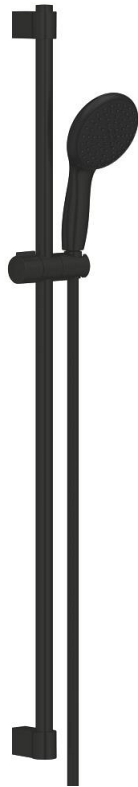

26 163 243 3 TEMPESTA 110 SHOWER RAIL SET 2 SPRAYS (RAIN, JET)

PRODUCT DESCRIPTION

- Colour: matte black
- consisting of:
 - hand shower Tempesta 110 (26 161)
 - maximum flow rate (at 3 bar): 7.4 l/min
 - shower rail, 900 mm (27 524)
 - shower hose 1750 mm 1/2" x 1/2" (28 388)
 - GROHE EcoJoy - less water, perfect flow
 - GROHE SmartSwitch - easily rotate the dial to enjoy your preferred spray option
 - GROHE DreamSpray - perfect spray pattern
- Flexible Installation - 1 adjustable bracket for existing drill holes
- adjustable rail holder (turn and glide shower holder)
- GROHE SpeedClean - effortless limescale removal
- Inner WaterGuide - inner insulation for surface protection
- ShockProof silicone ring prevents damages caused by shower falling
- min. recommended pressure 1.0 bar
- suitable for instantaneous heater
- professional edition

26 163 243 3 TEMPESTA 110 SHOWER RAIL SET 2 SPRAYS (RAIN, JET)

SPARE PARTS, February 2023 – now

- 1: Shower bar holder (Spare part-nr. 486072430)
- 2: Glide element (Spare part-nr. 486092430)
- 3: Shower bar holder (Spare part-nr. 486082430)
- 4: Dirt strainer (Spare part-nr. 0700200M)
- 5: Compensation disc (Spare part-nr. 48543001)*