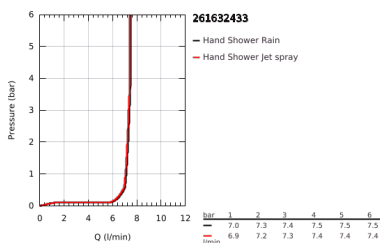

26 163 243 3 TEMPESTA 110 SHOWER RAIL SET 2 SPRAYS (RAIN, JET)

PRODUCT DESCRIPTION

- Colour: matte black
- consisting of:
 - hand shower Tempesta 110 (26 161)
 - maximum flow rate (at 3 bar): 7.4 l/min
 - shower rail, 900 mm (27 524)
 - shower hose 1750 mm 1/2" x 1/2" (28 388)
 - GROHE EcoJoy - less water, perfect flow
 - GROHE SmartSwitch - easily rotate the dial to enjoy your preferred spray option
 - GROHE DreamSpray - perfect spray pattern
- Flexible Installation - 1 adjustable bracket for existing drill holes
- adjustable rail holder (turn and glide shower holder)
- GROHE SpeedClean - effortless limescale removal
- Inner WaterGuide - inner insulation for surface protection
- ShockProof silicone ring prevents damages caused by shower falling
- min. recommended pressure 1.0 bar
- suitable for instantaneous heater
- professional edition

26 163 243 3 TEMPESTA 110 SHOWER RAIL SET 2 SPRAYS (RAIN, JET)

SPARE PARTS, February 2023 – now

- 1: Shower bar holder (Spare part-nr. 486072430)
- 2: Glide element (Spare part-nr. 486092430)
- 3: Shower bar holder (Spare part-nr. 486082430)
- 4: Dirt strainer (Spare part-nr. 0700200M)
- 5: Compensation disc (Spare part-nr. 48543001)*