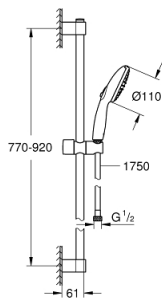

26 163 243 3 TEMPESTA 110 SHOWER RAIL SET 2 SPRAYS (RAIN, JET)

PRODUCT DESCRIPTION

- Colour: matte black
- consisting of:
 - hand shower Tempesta 110 (26 161)
 - maximum flow rate (at 3 bar): 7.4 l/min
 - shower rail, 900 mm (27 524)
 - shower hose 1750 mm 1/2" x 1/2" (28 388)
 - GROHE EcoJoy - less water, perfect flow
 - GROHE SmartSwitch - easily rotate the dial to enjoy your preferred spray option
 - GROHE DreamSpray - perfect spray pattern
- Flexible Installation - 1 adjustable bracket for existing drill holes
- adjustable rail holder (turn and glide shower holder)
- GROHE SpeedClean - effortless limescale removal
- Inner WaterGuide - inner insulation for surface protection
- ShockProof silicone ring prevents damages caused by shower falling
- min. recommended pressure 1.0 bar
- suitable for instantaneous heater
- professional edition

26 163 243 3 TEMPESTA 110 SHOWER RAIL SET 2 SPRAYS (RAIN, JET)

SPARE PARTS, February 2023 – now

- 1: Shower bar holder (Spare part-nr. 486072430)
- 2: Glide element (Spare part-nr. 486092430)
- 3: Shower bar holder (Spare part-nr. 486082430)
- 4: Dirt strainer (Spare part-nr. 0700200M)
- 5: Compensation disc (Spare part-nr. 48543001)*