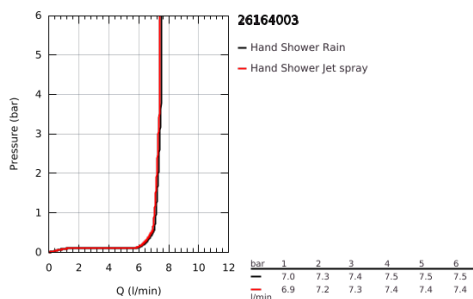

26 164 003 TEMPESTA 110 WALL HOLDER SET 2 SPRAYS (RAIN, JET)

PRODUCT DESCRIPTION

- Colour: chrome
- consisting of:
 - hand shower Tempesta 110 (26 161)
 - maximum flow rate (at 3 bar): 7.4 l/min
 - wall shower holder Tempesta, non-adjustable (28 605)
 - Relaxaflex hose 1250 mm 1/2" x 1/2" (28 150)
 - GROHE EcoJoy - less water, perfect flow
 - GROHE SmartSwitch - easily rotate the dial to enjoy your preferred spray option
 - GROHE DreamSpray - perfect spray pattern
 - GROHE LongLife finish
 - GROHE SpeedClean - effortless limescale removal
 - Inner WaterGuide - inner insulation for surface protection
 - ShockProof silicone ring prevents damages caused by shower falling
 - min. recommended pressure 1.0 bar
 - suitable for instantaneous heater
 - professional edition