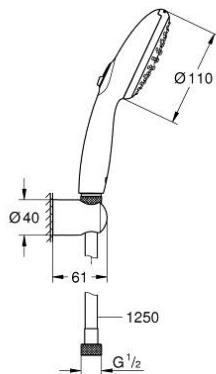

26 164 003 TEMPESTA 110 WALL HOLDER SET 2 SPRAYS (RAIN, JET)

PRODUCT DESCRIPTION

- Colour: chrome
- consisting of:
 - hand shower Tempesta 110 (26 161)
 - maximum flow rate (at 3 bar): 7.4 l/min
 - wall shower holder Tempesta, non-adjustable (28 605)
 - Relaxaflex hose 1250 mm 1/2" x 1/2" (28 150)
 - GROHE EcoJoy - less water, perfect flow
 - GROHE SmartSwitch - easily rotate the dial to enjoy your preferred spray option
 - GROHE DreamSpray - perfect spray pattern
 - GROHE LongLife finish
 - GROHE SpeedClean - effortless limescale removal
 - Inner WaterGuide - inner insulation for surface protection
 - ShockProof silicone ring prevents damages caused by shower falling
 - min. recommended pressure 1.0 bar
 - suitable for instantaneous heater
 - professional edition

26 164 003 TEMPESTA 110 WALL HOLDER SET 2 SPRAYS (RAIN, JET)

SPARE PARTS, November 2021 – now

1: Dirt strainer (Spare part-nr. 0700200M)