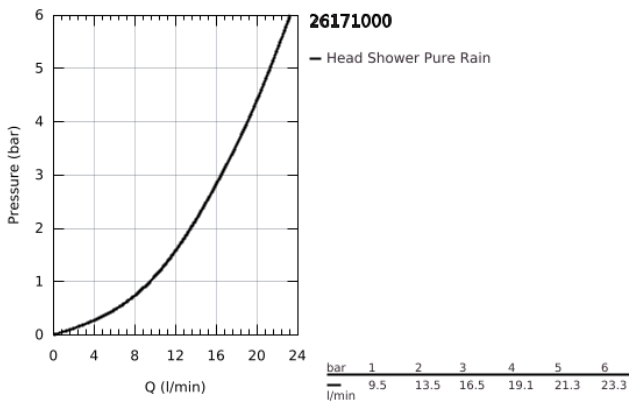

26 171 000 RAINSHOWER COSMOPOLITAN 210 HEAD SHOWER SET 422 MM, 1 SPRAY

PRODUCT DESCRIPTION

- Colour: chrome
- consisting of:
 - Rainshower Cosmopolitan 210 metal head shower, spray plate chrome (28 368 000)
 - spray pattern: Rain
 - maximum flow rate (at 3 bar): 16.5 l/min
- Rainshower shower arm 422 mm, escutcheon chrome (26 146)
- GROHE DreamSpray - perfect spray pattern
- GROHE LongLife finish
- GROHE SpeedClean - effortless limescale removal
- suitable for instantaneous heater
- starting at 0.5 bar flow pressure

26 171 000 **RAINSHOWER COSMOPOLITAN 210 HEAD SHOWER SET 422 MM, 1 SPRAY**

SPARE PARTS, September 2013 – now

1: Spare part set (Spare part-nr. 45933000)