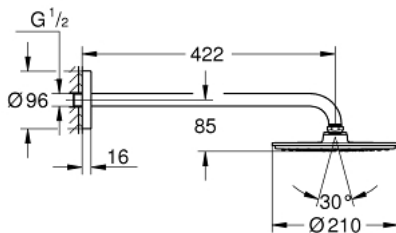

26 171 000 RAINSHOWER COSMOPOLITAN 210 HEAD SHOWER SET 422 MM, 1 SPRAY

PRODUCT DESCRIPTION

- Colour: chrome
- consisting of:
 - Rainshower Cosmopolitan 210 metal head shower, spray plate chrome (28 368 000)
 - spray pattern: Rain
 - maximum flow rate (at 3 bar): 16.5 l/min
- Rainshower shower arm 422 mm, escutcheon chrome (26 146)
- GROHE DreamSpray - perfect spray pattern
- GROHE LongLife finish
- GROHE SpeedClean - effortless limescale removal
- suitable for instantaneous heater
- starting at 0.5 bar flow pressure

26 171 000 **RAINSHOWER COSMOPOLITAN 210 HEAD SHOWER SET 422 MM, 1 SPRAY**

SPARE PARTS, September 2013 – now

1: Spare part set (Spare part-nr. 45933000)