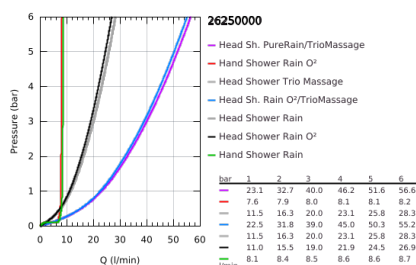

## 26 250 000 RAINSHOWER SYSTEM SMARTCONTROL DUO 360 SHOWER SYSTEM WITH THERMOSTAT FOR WALL MOUNTING

### PRODUCT DESCRIPTION

- Colour: chrome
- consisting of:
  - horizontal 500 mm shower arm
  - exposed SmartControl thermostat
  - allows change between:
    - head shower Rainshower Duo 360, spray plate chrome
    - spray patterns: GROHE PureRain/GROHE Rain O<sup>2</sup> spray\* and TrioMassage
  - hand shower Power&Soul 115
  - hand shower wall holder (27 055)
  - shower hose Silverflex 1750 mm 1/2" x 1/2" (28 388)
  - minimum flow rate 10 l/min.
  - GROHE DreamSpray - perfect spray pattern
  - GROHE LongLife finish
  - GROHE CoolTouch - no risk of scalding
  - GROHE TurboStat - compact cartridge with wax thermoelement
  - GROHE EcoJoy - less water, perfect flow
  - GROHE SafeStop - safety button at 38°C
  - GROHE SafeStop Plus - optional temperature limiter at 43°C included
  - GROHE SmartControl - control the shower with intuitive push/turn button
- GROHE EasyReach shower tray
- GROHE SpeedClean - effortless limescale removal
- Inner WaterGuide - inner insulation for surface protection
- suitable for instantaneous heaters from 18 kW/h
- TwistStop - to prevent hose from twisting
- \* to be decided at first installation; factory default setting: GROHE PureRain