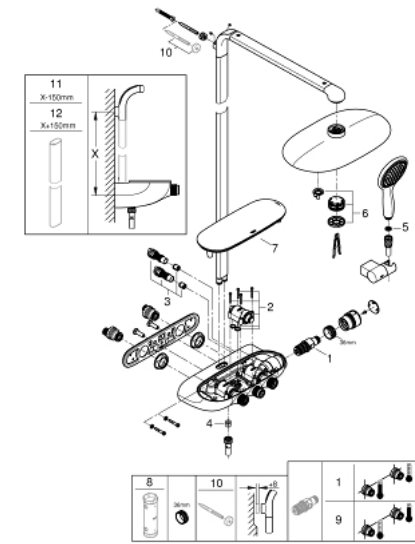

## 26 250 000 RAINSHOWER SYSTEM SMARTCONTROL DUO 360 SHOWER SYSTEM WITH THERMOSTAT FOR WALL MOUNTING

### PRODUCT DESCRIPTION

- Colour: chrome
- consisting of:
  - horizontal 500 mm shower arm
  - exposed SmartControl thermostat
  - allows change between:
    - head shower Rainshower Duo 360, spray plate chrome
    - spray patterns: GROHE PureRain/GROHE Rain O<sup>2</sup> spray\* and TrioMassage
  - hand shower Power&Soul 115
  - hand shower wall holder (27 055)
  - shower hose Silverflex 1750 mm 1/2" x 1/2" (28 388)
  - minimum flow rate 10 l/min.
  - GROHE DreamSpray - perfect spray pattern
  - GROHE LongLife finish
  - GROHE CoolTouch - no risk of scalding
  - GROHE TurboStat - compact cartridge with wax thermoelement
  - GROHE EcoJoy - less water, perfect flow
  - GROHE SafeStop - safety button at 38°C
  - GROHE SafeStop Plus - optional temperature limiter at 43°C included
  - GROHE SmartControl - control the shower with intuitive push/turn button
- GROHE EasyReach shower tray
- GROHE SpeedClean - effortless limescale removal
- Inner WaterGuide - inner insulation for surface protection
- suitable for instantaneous heaters from 18 kW/h
- TwistStop - to prevent hose from twisting
- \* to be decided at first installation; factory default setting: GROHE PureRain

### SPARE PARTS, October 2018 – now

- 1: Thermostatic compact cartridge 1/2" (Spare part-nr. 47439000)
  - 2: Cartridge (Spare part-nr. 48297000)
  - 3: Non-return valve (Spare part-nr. 4901000M)
  - 4: Non-return valve (Spare part-nr. 08565000)
  - 5: Dirt strainer (Spare part-nr. 0700200M)
  - 6: Spray face (Spare part-nr. 48348000)
  - 7: Cover (Spare part-nr. 48482000)
  - 8: Socket Spanner (Spare part-nr. 49059000)\*
  - 9: GROHE TurboStat cartridge 1/2" (Spare part-nr. 47175000)\*
  - 10: Compensation disc (Spare part-nr. 26385000)\*
  - 11: Shower system pipe for retrofitting (Spare part-nr. 48349000)\*
  - 12: Shower system pipe for retrofitting (Spare part-nr. 48350000)\*
- \* Optional accessories