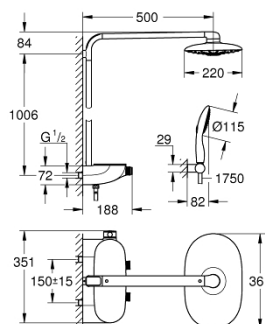

### PRODUCT DESCRIPTION

- Colour: chrome
- consisting of:
  - horizontal 500 mm shower arm
  - exposed SmartControl thermostat
  - allows change between:
    - head shower Rainshower Duo 360, spray plate chrome
    - spray patterns: GROHE PureRain/GROHE Rain O<sup>2</sup> spray\* and TrioMassage
  - hand shower Power&Soul 115
  - hand shower wall holder (27 055)
  - shower hose Silverflex 1750 mm 1/2" x 1/2" (28 388)
  - minimum flow rate 10 l/min.
  - GROHE DreamSpray - perfect spray pattern
  - GROHE LongLife finish
  - GROHE CoolTouch - no risk of scalding
  - GROHE TurboStat - compact cartridge with wax thermoelement
  - GROHE EcoJoy - less water, perfect flow
  - GROHE SafeStop - safety button at 38°C
  - GROHE SafeStop Plus - optional temperature limiter at 43°C included
  - GROHE SmartControl - control the shower with intuitive push/turn button
- GROHE EasyReach shower tray
- GROHE SpeedClean - effortless limescale removal
- Inner WaterGuide - inner insulation for surface protection
- suitable for instantaneous heaters from 18 kW/h
- TwistStop - to prevent hose from twisting
- \* to be decided at first installation; factory default setting: GROHE PureRain

### SPARE PARTS, October 2018 – now

- 1: Thermostatic compact cartridge 1/2" (Spare part-nr. 47439000)
  - 2: Cartridge (Spare part-nr. 48297000)
  - 3: Non-return valve (Spare part-nr. 4901000M)
  - 4: Non-return valve (Spare part-nr. 08565000)
  - 5: Dirt strainer (Spare part-nr. 0700200M)
  - 6: Spray face (Spare part-nr. 48348000)
  - 7: Cover (Spare part-nr. 48482000)
  - 8: Socket Spanner (Spare part-nr. 49059000)\*
  - 9: GROHE TurboStat cartridge 1/2" (Spare part-nr. 47175000)\*
  - 10: Compensation disc (Spare part-nr. 26385000)\*
  - 11: Shower system pipe for retrofitting (Spare part-nr. 48349000)\*
  - 12: Shower system pipe for retrofitting (Spare part-nr. 48350000)\*
- \* Optional accessories