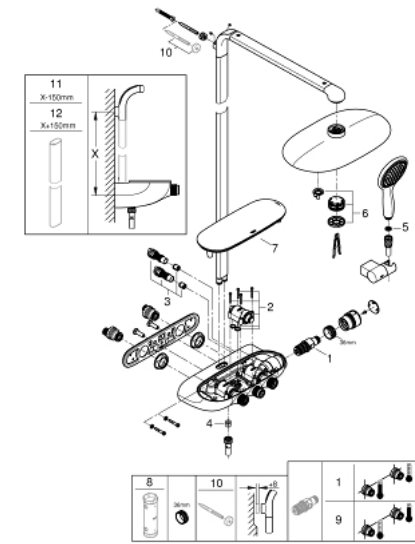

### PRODUCT DESCRIPTION

- Colour: moon white/chrome
- consisting of:
  - horizontal 500 mm shower arm
  - exposed SmartControl thermostat
  - allows change between:
    - head shower Rainshower Duo 360
    - spray patterns: GROHE PureRain/GROHE Rain O<sup>2</sup> spray\* and TrioMassage
  - hand shower Power&Soul 115
  - hand shower wall holder (27 055)
  - shower hose Silverflex 1750 mm 1/2" x 1/2" (28 388)
  - minimum flow rate 10 l/min.
  - GROHE DreamSpray - perfect spray pattern
  - GROHE LongLife finish
  - GROHE CoolTouch - no risk of scalding
  - GROHE TurboStat - compact cartridge with wax thermoelement
  - GROHE EcoJoy - less water, perfect flow
  - GROHE SafeStop - safety button at 38°C
  - GROHE SafeStop Plus - optional temperature limiter at 43°C included
  - GROHE SmartControl - control the shower with intuitive push/turn button
- GROHE EasyReach shower tray
- GROHE SpeedClean - effortless limescale removal
- Inner WaterGuide - inner insulation for surface protection
- suitable for instantaneous heaters from 18 kW/h
- TwistStop - to prevent hose from twisting
- \* to be decided at first installation; factory default setting: GROHE PureRain
- GROHE LongLife finish

### SPARE PARTS, October 2018 – now

- 1: Thermostatic compact cartridge 1/2" (Spare part-nr. 47439000)
  - 2: Cartridge (Spare part-nr. 48297000)
  - 3: Non-return valve (Spare part-nr. 4901000M)
  - 4: Non-return valve (Spare part-nr. 08565000)
  - 5: Dirt strainer (Spare part-nr. 0700200M)
  - 6: Spray face (Spare part-nr. 48348000)
  - 7: Cover (Spare part-nr. 48482000)
  - 8: Socket Spanner (Spare part-nr. 49059000)\*
  - 9: GROHE TurboStat cartridge 1/2" (Spare part-nr. 47175000)\*
  - 10: Compensation disc (Spare part-nr. 26385000)\*
  - 11: Shower system pipe for retrofitting (Spare part-nr. 48349000)\*
  - 12: Shower system pipe for retrofitting (Spare part-nr. 48350000)\*
- \* Optional accessories