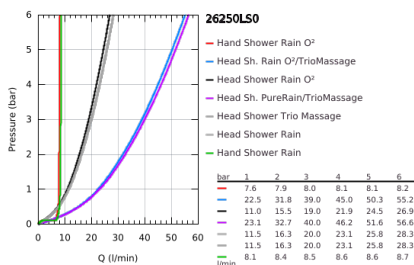

## 26 250 LS0 RAINSHOWER SYSTEM SMARTCONTROL DUO 360 SHOWER SYSTEM WITH THERMOSTAT FOR WALL MOUNTING

### PRODUCT DESCRIPTION

- Colour: moon white/chrome
- consisting of:
  - horizontal 500 mm shower arm
  - exposed SmartControl thermostat
  - allows change between:
    - head shower Rainshower Duo 360
    - spray patterns: GROHE PureRain/GROHE Rain O<sup>2</sup> spray\* and TrioMassage
  - hand shower Power&Soul 115
  - hand shower wall holder (27 055)
  - shower hose Silverflex 1750 mm 1/2" x 1/2" (28 388)
  - minimum flow rate 10 l/min.
  - GROHE DreamSpray - perfect spray pattern
  - GROHE LongLife finish
  - GROHE CoolTouch - no risk of scalding
  - GROHE TurboStat - compact cartridge with wax thermoelement
  - GROHE EcoJoy - less water, perfect flow
  - GROHE SafeStop - safety button at 38°C
  - GROHE SafeStop Plus - optional temperature limiter at 43°C included
  - GROHE SmartControl - control the shower with intuitive push/turn button
- GROHE EasyReach shower tray
- GROHE SpeedClean - effortless limescale removal
- Inner WaterGuide - inner insulation for surface protection
- suitable for instantaneous heaters from 18 kW/h
- TwistStop - to prevent hose from twisting
- \* to be decided at first installation; factory default setting: GROHE PureRain
- GROHE LongLife finish