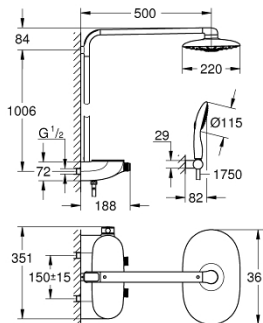

### PRODUCT DESCRIPTION

- Colour: moon white/chrome
- consisting of:
  - horizontal 500 mm shower arm
  - exposed SmartControl thermostat
  - allows change between:
    - head shower Rainshower Duo 360
    - spray patterns: GROHE PureRain/GROHE Rain O<sup>2</sup> spray\* and TrioMassage
  - hand shower Power&Soul 115
  - hand shower wall holder (27 055)
  - shower hose Silverflex 1750 mm 1/2" x 1/2" (28 388)
  - minimum flow rate 10 l/min.
  - GROHE DreamSpray - perfect spray pattern
  - GROHE LongLife finish
  - GROHE CoolTouch - no risk of scalding
  - GROHE TurboStat - compact cartridge with wax thermoelement
  - GROHE EcoJoy - less water, perfect flow
  - GROHE SafeStop - safety button at 38°C
  - GROHE SafeStop Plus - optional temperature limiter at 43°C included
  - GROHE SmartControl - control the shower with intuitive push/turn button
- GROHE EasyReach shower tray
- GROHE SpeedClean - effortless limescale removal
- Inner WaterGuide - inner insulation for surface protection
- suitable for instantaneous heaters from 18 kW/h
- TwistStop - to prevent hose from twisting
- \* to be decided at first installation; factory default setting: GROHE PureRain
- GROHE LongLife finish

### SPARE PARTS, October 2018 – now

- 1: Thermostatic compact cartridge 1/2" (Spare part-nr. 47439000)
  - 2: Cartridge (Spare part-nr. 48297000)
  - 3: Non-return valve (Spare part-nr. 4901000M)
  - 4: Non-return valve (Spare part-nr. 08565000)
  - 5: Dirt strainer (Spare part-nr. 0700200M)
  - 6: Spray face (Spare part-nr. 48348000)
  - 7: Cover (Spare part-nr. 48482000)
  - 8: Socket Spanner (Spare part-nr. 49059000)\*
  - 9: GROHE TurboStat cartridge 1/2" (Spare part-nr. 47175000)\*
  - 10: Compensation disc (Spare part-nr. 26385000)\*
  - 11: Shower system pipe for retrofitting (Spare part-nr. 48349000)\*
  - 12: Shower system pipe for retrofitting (Spare part-nr. 48350000)\*
- \* Optional accessories