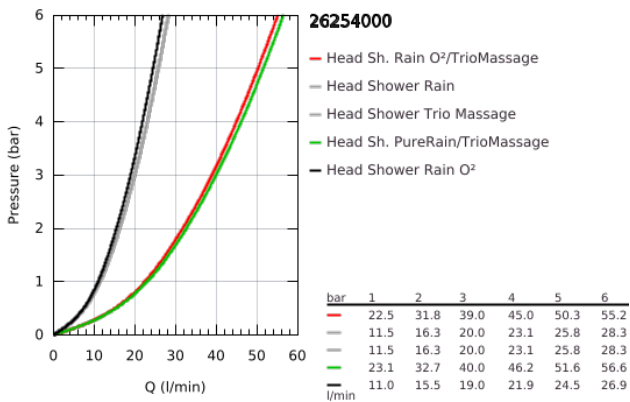

26 254 000 RAINSHOWER DUO 360 HEAD SHOWER SET 450 MM, 2 SPRAYS

PRODUCT DESCRIPTION

- Colour: chrome
- consisting of:
 - head shower Rainshower Duo 360, spray plate chrome
 - spray patterns: GROHE PureRain/GROHE Rain O² spray* and TrioMassage
- maximum flow rate (at 3 bar): 40 l/min
- horizontal 450 mm shower arm
- GROHE DreamSpray - perfect spray pattern
- GROHE LongLife finish
- GROHE SpeedClean - effortless limescale removal
- Inner WaterGuide - inner insulation for surface protection
- requires rough-in set 26 264 – to be ordered separately
- * to be decided at first installation; factory default setting: GROHE PureRain

26 254 000 **RAINSHOWER DUO 360 HEAD SHOWER SET 450 MM, 2 SPRAYS**

SPARE PARTS, July 2014 – now

1: Spray face (Spare part-nr. 48348000)