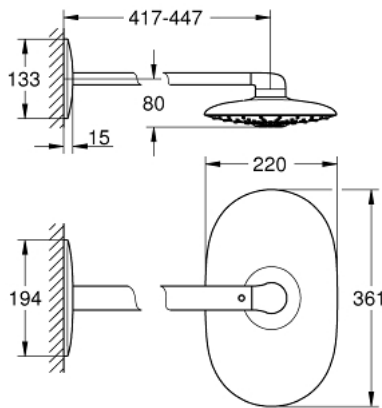

26 254 000 RAINSHOWER DUO 360 HEAD SHOWER SET 450 MM, 2 SPRAYS

PRODUCT DESCRIPTION

- Colour: chrome
- consisting of:
 - head shower Rainshower Duo 360, spray plate chrome
 - spray patterns: GROHE PureRain/GROHE Rain O² spray* and TrioMassage
- maximum flow rate (at 3 bar): 40 l/min
- horizontal 450 mm shower arm
- GROHE DreamSpray - perfect spray pattern
- GROHE LongLife finish
- GROHE SpeedClean - effortless limescale removal
- Inner WaterGuide - inner insulation for surface protection
- requires rough-in set 26 264 – to be ordered separately
- * to be decided at first installation; factory default setting: GROHE PureRain

26 254 000 **RAINSHOWER DUO 360 HEAD SHOWER SET 450 MM, 2 SPRAYS**

SPARE PARTS, July 2014 – now

1: Spray face (Spare part-nr. 48348000)