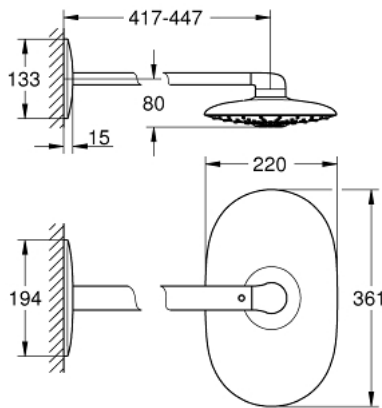

26 254 LS0 RAINSHOWER DUO 360 HEAD SHOWER SET 450 MM, 2 SPRAYS

PRODUCT DESCRIPTION

- Colour: moon white
- consisting of:
 - head shower Rainshower Duo 360
 - spray patterns: GROHE PureRain/GROHE Rain O² spray* and TrioMassage
- maximum flow rate (at 3 bar): 40 l/min
- horizontal 450 mm shower arm
- GROHE DreamSpray - perfect spray pattern
- GROHE LongLife finish
- GROHE SpeedClean - effortless limescale removal
- Inner WaterGuide - inner insulation for surface protection
- requires rough-in set 26 264 – to be ordered separately
- * to be decided at first installation; factory default setting: GROHE PureRain
- GROHE LongLife finish