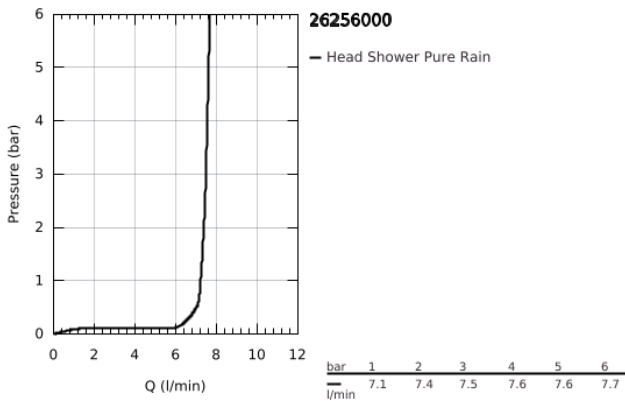

26 256 000 **RAINSHOWER COSMOPOLITAN 400 HEAD SHOWER SET CEILING 142 MM, 1 SPRAY**

**PRODUCT DESCRIPTION**

- Colour: chrome
- consisting of:
  - head shower Rainshower Cosmopolitan 400 (28 778)
  - spray pattern: Rain
  - maximum flow rate (at 3 bar): 7.5 l/min
  - Rainshower shower arm ceiling 142 mm (28 724 000)
  - GROHE DreamSpray - perfect spray pattern
  - GROHE LongLife finish
  - GROHE SpeedClean - effortless limescale removal
  - suitable for instantaneous heater

26 256 000 **RAINSHOWER COSMOPOLITAN 400 HEAD SHOWER SET CEILING 142 MM, 1  
SPRAY**

**SPARE PARTS**, August 2015 – now

1: Spare part set (Spare part-nr. 45933000)

2: Escutcheon (Spare part-nr. 11741000)