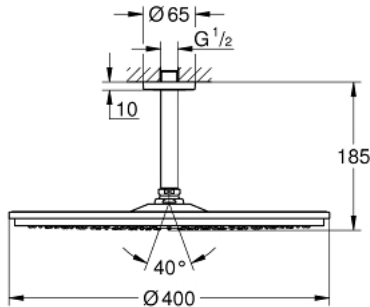

26 256 000 **RAINSHOWER COSMOPOLITAN 400 HEAD SHOWER SET CEILING 142 MM, 1 SPRAY**

**PRODUCT DESCRIPTION**

- Colour: chrome
- consisting of:
  - head shower Rainshower Cosmopolitan 400 (28 778)
  - spray pattern: Rain
  - maximum flow rate (at 3 bar): 7.5 l/min
  - Rainshower shower arm ceiling 142 mm (28 724 000)
  - GROHE DreamSpray - perfect spray pattern
  - GROHE LongLife finish
  - GROHE SpeedClean - effortless limescale removal
  - suitable for instantaneous heater

26 256 000 **RAINSHOWER COSMOPOLITAN 400 HEAD SHOWER SET CEILING 142 MM, 1  
SPRAY**

**SPARE PARTS**, August 2015 – now

1: Spare part set (Spare part-nr. 45933000)

2: Escutcheon (Spare part-nr. 11741000)