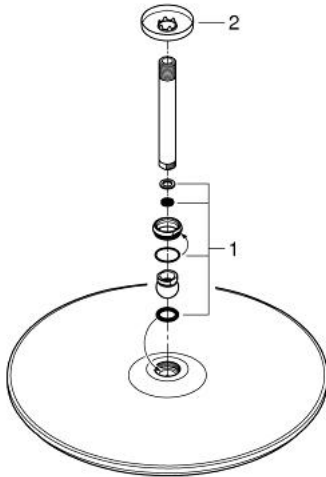

26 256 000 **RAINSHOWER COSMOPOLITAN 400 HEAD SHOWER SET CEILING 142 MM, 1 SPRAY**

**PRODUCT DESCRIPTION**

- Colour: chrome
- consisting of:
  - head shower Rainshower Cosmopolitan 400 (28 778)
  - spray pattern: Rain
  - maximum flow rate (at 3 bar): 7.5 l/min
  - Rainshower shower arm ceiling 142 mm (28 724 000)
  - GROHE DreamSpray - perfect spray pattern
  - GROHE LongLife finish
  - GROHE SpeedClean - effortless limescale removal
  - suitable for instantaneous heater

26 256 000 **RAINSHOWER COSMOPOLITAN 400 HEAD SHOWER SET CEILING 142 MM, 1  
SPRAY**

**SPARE PARTS**, August 2015 – now

1: Spare part set (Spare part-nr. 45933000)

2: Escutcheon (Spare part-nr. 11741000)