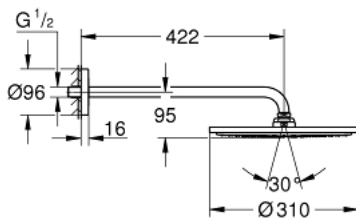

26 257 000 RAINSHOWER 310 HEAD SHOWER SET 422 MM, 1 SPRAY

PRODUCT DESCRIPTION

- Colour: chrome
- consisting of:
 - Rainshower Cosmopolitan 310 head shower (27 477 000)
 - spray pattern: Rain
 - maximum flow rate (at 3 bar): 12.5 l/min
 - shower arm 422 mm (26 146)
- GROHE DreamSpray - perfect spray pattern
- GROHE LongLife finish
- GROHE SpeedClean - effortless limescale removal
- suitable for instantaneous heater

26 257 000 **RAINSHOWER 310 HEAD SHOWER SET 422 MM, 1 SPRAY**

SPARE PARTS, August 2014 – now

1: Spare part set (Spare part-nr. 45933000)