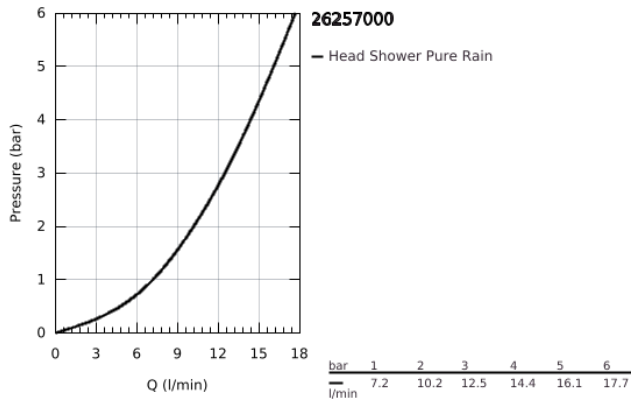

26 257 000 RAINSHOWER 310 HEAD SHOWER SET 422 MM, 1 SPRAY

PRODUCT DESCRIPTION

- Colour: chrome
- consisting of:
 - Rainshower Cosmopolitan 310 head shower (27 477 000)
 - spray pattern: Rain
 - maximum flow rate (at 3 bar): 12.5 l/min
 - shower arm 422 mm (26 146)
- GROHE DreamSpray - perfect spray pattern
- GROHE LongLife finish
- GROHE SpeedClean - effortless limescale removal
- suitable for instantaneous heater

26 257 000 **RAINSHOWER 310 HEAD SHOWER SET 422 MM, 1 SPRAY**

SPARE PARTS, August 2014 – now

1: Spare part set (Spare part-nr. 45933000)