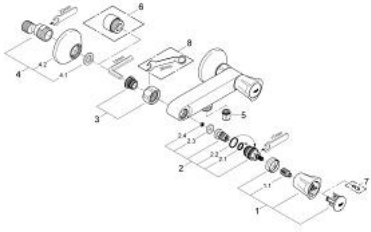

26 330 001 COSTA L SHOWER MIXER 1/2"

PRODUCT DESCRIPTION

- Colour: chrome
- wall mounted
- metal handles
- heat-insulated
- screwable
- GROHE Long-Life headpart
- shower connection 1/2"
- S-unions
- GROHE LongLife finish

26 330 001 COSTA L SHOWER MIXER 1/2"

SPARE PARTS, June 2007 – now

- 1: Handle (Spare part-nr. 45994000)
 - 1.1: Snap insert (Spare part-nr. 0538600M)
 - 2: Headpart 1/2" (Spare part-nr. 07146000)
 - 2.1: Sealing washer $\varnothing 6 \times \varnothing 2$ (Spare part-nr. 0128300M)
 - 2.2: O-ring $\varnothing 18.2 \times \varnothing 1.7$ (Spare part-nr. 0392400M)
 - 2.3: Seal (Spare part-nr. 0529100M)
 - 3: Screw connection 1/2" (Spare part-nr. 45044000)
 - 4: S-union (Spare part-nr. 12075000)
 - 4.1: Seal (Spare part-nr. 0138600M)
 - 4.2: Escutcheon (Spare part-nr. 0221000M)
 - 5: Non-return valve (Spare part-nr. 08565000)
 - 6: Extension 3/4", 20 mm (Spare part-nr. 0713000M)*
 - 7: Screw for Costa/Avina products (Spare part-nr. 48013000)*
 - 8: Special spanner (Spare part-nr. 19377000)*
- * Optional accessories