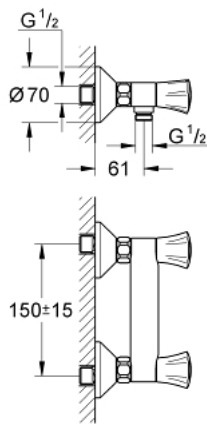

26 330 001 COSTA L SHOWER MIXER 1/2"

PRODUCT DESCRIPTION

- Colour: chrome
- wall mounted
- metal handles
- heat-insulated
- screwable
- GROHE Long-Life headpart
- shower connection 1/2"
- S-unions
- GROHE LongLife finish

26 330 001 COSTA L SHOWER MIXER 1/2"

SPARE PARTS, June 2007 – now

- 1: Handle (Spare part-nr. 45994000)
 - 1.1: Snap insert (Spare part-nr. 0538600M)
 - 2: Headpart 1/2" (Spare part-nr. 07146000)
 - 2.1: Sealing washer $\varnothing 6 \times \varnothing 2$ (Spare part-nr. 0128300M)
 - 2.2: O-ring $\varnothing 18.2 \times \varnothing 1.7$ (Spare part-nr. 0392400M)
 - 2.3: Seal (Spare part-nr. 0529100M)
 - 3: Screw connection 1/2" (Spare part-nr. 45044000)
 - 4: S-union (Spare part-nr. 12075000)
 - 4.1: Seal (Spare part-nr. 0138600M)
 - 4.2: Escutcheon (Spare part-nr. 0221000M)
 - 5: Non-return valve (Spare part-nr. 08565000)
 - 6: Extension 3/4", 20 mm (Spare part-nr. 0713000M)*
 - 7: Screw for Costa/Avina products (Spare part-nr. 48013000)*
 - 8: Special spanner (Spare part-nr. 19377000)*
- * Optional accessories