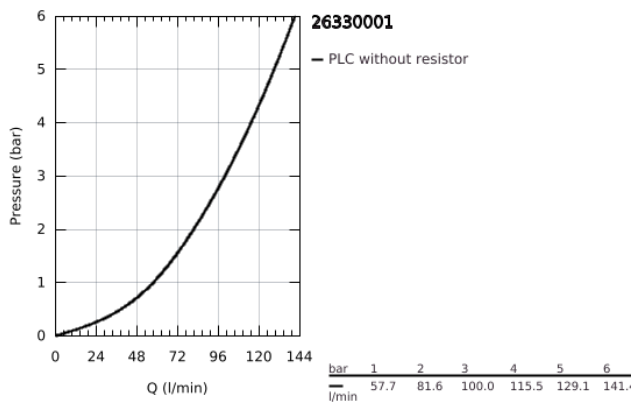

26 330 001 COSTA L SHOWER MIXER 1/2"

PRODUCT DESCRIPTION

- Colour: chrome
- wall mounted
- metal handles
- heat-insulated
- screwable
- GROHE Long-Life headpart
- shower connection 1/2"
- S-unions
- GROHE LongLife finish

26 330 001 COSTA L SHOWER MIXER 1/2"

SPARE PARTS, June 2007 – now

- 1: Handle (Spare part-nr. 45994000)
 - 1.1: Snap insert (Spare part-nr. 0538600M)
 - 2: Headpart 1/2" (Spare part-nr. 07146000)
 - 2.1: Sealing washer $\varnothing 6 \times \varnothing 2$ (Spare part-nr. 0128300M)
 - 2.2: O-ring $\varnothing 18.2 \times \varnothing 1.7$ (Spare part-nr. 0392400M)
 - 2.3: Seal (Spare part-nr. 0529100M)
 - 3: Screw connection 1/2" (Spare part-nr. 45044000)
 - 4: S-union (Spare part-nr. 12075000)
 - 4.1: Seal (Spare part-nr. 0138600M)
 - 4.2: Escutcheon (Spare part-nr. 0221000M)
 - 5: Non-return valve (Spare part-nr. 08565000)
 - 6: Extension 3/4", 20 mm (Spare part-nr. 0713000M)*
 - 7: Screw for Costa/Avina products (Spare part-nr. 48013000)*
 - 8: Special spanner (Spare part-nr. 19377000)*
- * Optional accessories