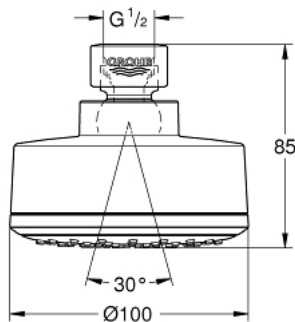

26 366 001 TEMPESTA COSMOPOLITAN 100 HEAD SHOWER 1 SPRAY

PRODUCT DESCRIPTION

- Colour: chrome
- spray pattern: Rain
- ball joint $\pm 15^\circ$ rotatable
- connection thread $\frac{1}{2}$ "
- maximum flow rate (at 3 bar): 6.6 l/min
- GROHE DreamSpray - perfect spray pattern
- GROHE LongLife finish
- GROHE SpeedClean - effortless limescale removal
- Inner WaterGuide - inner insulation for surface protection
- suitable for instantaneous heater
- min. recommended pressure 1.0 bar
- max. flow rate 1.75 gpm (6.6 l/min)

26 366 001 TEMPESTA COSMOPOLITAN 100 HEAD SHOWER 1 SPRAY

SPARE PARTS, March 2017 – now

1: Fibre seal dia. \varnothing 18,5 x \varnothing 12 x 2 (Spare part-nr. 0138900M)

2: Dirt strainer (Spare part-nr. 48007000)