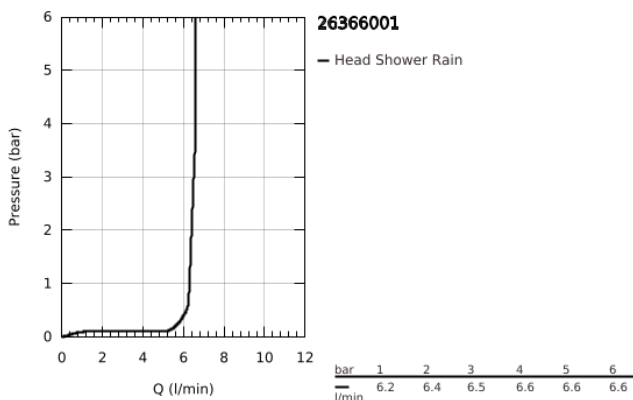

26 366 001 TEMPESTA COSMOPOLITAN 100 HEAD SHOWER 1 SPRAY

PRODUCT DESCRIPTION

- Colour: chrome
- spray pattern: Rain
- ball joint $\pm 15^\circ$ rotatable
- connection thread $\frac{1}{2}$ "
- maximum flow rate (at 3 bar): 6.6 l/min
- GROHE DreamSpray - perfect spray pattern
- GROHE LongLife finish
- GROHE SpeedClean - effortless limescale removal
- Inner WaterGuide - inner insulation for surface protection
- suitable for instantaneous heater
- min. recommended pressure 1.0 bar
- max. flow rate 1.75 gpm (6.6 l/min)

26 366 001 TEMPESTA COSMOPOLITAN 100 HEAD SHOWER 1 SPRAY

SPARE PARTS, March 2017 – now

1: Fibre seal dia. \varnothing 18,5 x \varnothing 12 x 2 (Spare part-nr. 0138900M)

2: Dirt strainer (Spare part-nr. 48007000)