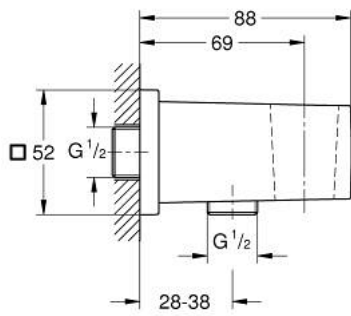

26 370 000 **EUPHORIA CUBE SHOWER OUTLET ELBOW, 1/2"**

PRODUCT DESCRIPTION

- Colour: chrome
- with wall shower holder
- male connection thread 1/2"
- protected against backflow
- GROHE LongLife finish

26 370 000 **EUPHORIA CUBE SHOWER OUTLET ELBOW, 1/2"**

SPARE PARTS, April 2015 – now

1: Non-return valve (Spare part-nr. 08565000)