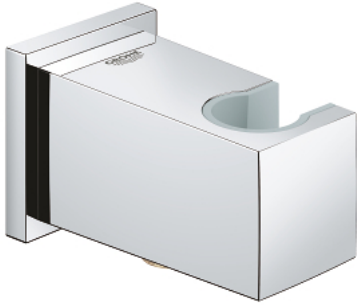

26 370 000 **EUPHORIA CUBE SHOWER OUTLET ELBOW, 1/2"**

PRODUCT DESCRIPTION

- Colour: chrome
- with wall shower holder
- male connection thread 1/2"
- protected against backflow
- GROHE LongLife finish

26 370 000 **EUPHORIA CUBE SHOWER OUTLET ELBOW, 1/2"**

SPARE PARTS, April 2015 – now

1: Non-return valve (Spare part-nr. 08565000)