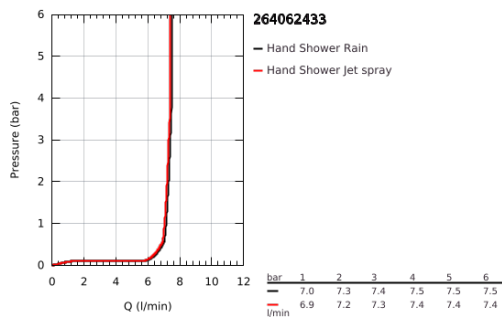

26 406 243 3 TEMPESTA 110 WALL HOLDER SET 2 SPRAYS (RAIN, JET)

PRODUCT DESCRIPTION

- Colour: matte black
- consisting of:
 - hand shower Tempesta 110 (26 161)
 - maximum flow rate (at 3 bar): 7.4 l/min
 - shower outlet elbow 1/2" with wall shower holder (28 628)
- male thread
- protected against backflow
- shower hose 1500 mm 1/2" x 1/2"
- GROHE EcoJoy - less water, perfect flow
- GROHE SmartSwitch - easily rotate the dial to enjoy your preferred spray option
- GROHE DreamSpray - perfect spray pattern
- GROHE SpeedClean - effortless limescale removal
- Inner WaterGuide - inner insulation for surface protection
- ShockProof silicone ring prevents damages caused by shower falling
- min. recommended pressure 1.0 bar
- suitable for instantaneous heater
- professional edition