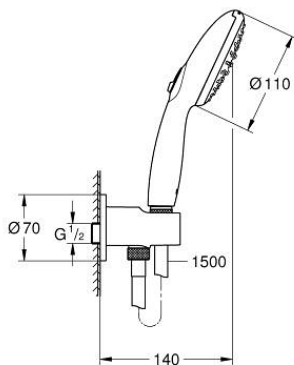

26 406 243 3 TEMPESTA 110 WALL HOLDER SET 2 SPRAYS (RAIN, JET)

PRODUCT DESCRIPTION

- Colour: matte black
- consisting of:
 - hand shower Tempesta 110 (26 161)
 - maximum flow rate (at 3 bar): 7.4 l/min
 - shower outlet elbow 1/2" with wall shower holder (28 628)
- male thread
- protected against backflow
- shower hose 1500 mm 1/2" x 1/2"
- GROHE EcoJoy - less water, perfect flow
- GROHE SmartSwitch - easily rotate the dial to enjoy your preferred spray option
- GROHE DreamSpray - perfect spray pattern
- GROHE SpeedClean - effortless limescale removal
- Inner WaterGuide - inner insulation for surface protection
- ShockProof silicone ring prevents damages caused by shower falling
- min. recommended pressure 1.0 bar
- suitable for instantaneous heater
- professional edition

26 406 243 3 TEMPESTA 110 WALL HOLDER SET 2 SPRAYS (RAIN, JET)

SPARE PARTS, February 2023 – now

1: Dirt strainer (Spare part-nr. 0700200M)

2: Non-return valve (Spare part-nr. 08565000)