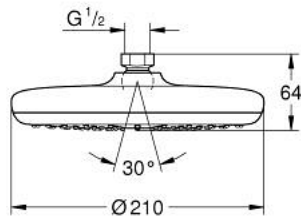

26 408 000 TEMPESTA 210 HEAD SHOWER 1 SPRAY

PRODUCT DESCRIPTION

- Colour: chrome
- spray pattern: Rain
- maximum flow rate (at 3 bar): 21 l/min
- Ø 210 mm
- ball joint ± 15° rotatable
- connection thread ½"
- GROHE DreamSpray - perfect spray pattern
- GROHE LongLife finish
- GROHE SpeedClean - effortless limescale removal
- Inner WaterGuide - inner insulation for surface protection
- suitable for instantaneous heater

26 408 000 TEMPESTA 210 HEAD SHOWER 1 SPRAY

SPARE PARTS, July 2016 – now

1: Fibre seal dia. Ø 18,5 x Ø 12 x 2 (Spare part-nr. 0138900M)

2: Dirt strainer (Spare part-nr. 48007000)