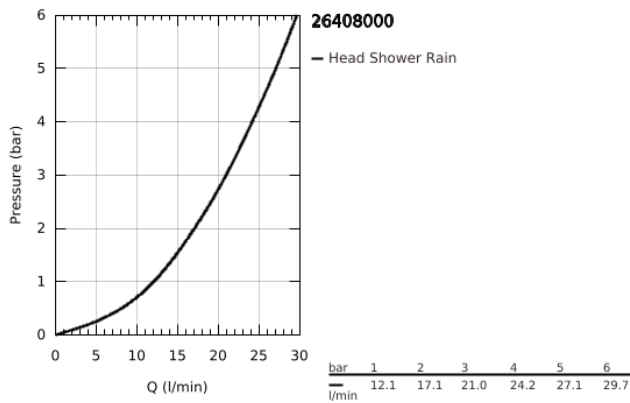

26 408 000 TEMPESTA 210 HEAD SHOWER 1 SPRAY

PRODUCT DESCRIPTION

- Colour: chrome
- spray pattern: Rain
- maximum flow rate (at 3 bar): 21 l/min
- Ø 210 mm
- ball joint ± 15° rotatable
- connection thread ½"
- GROHE DreamSpray - perfect spray pattern
- GROHE LongLife finish
- GROHE SpeedClean - effortless limescale removal
- Inner WaterGuide - inner insulation for surface protection
- suitable for instantaneous heater

26 408 000 TEMPESTA 210 HEAD SHOWER 1 SPRAY

SPARE PARTS, July 2016 – now

1: Fibre seal dia. Ø 18,5 x Ø 12 x 2 (Spare part-nr. 0138900M)

2: Dirt strainer (Spare part-nr. 48007000)