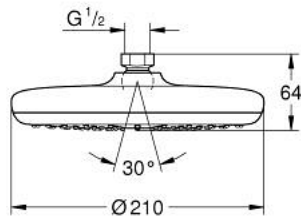

## 26 409 000 TEMPESTA 210 HEAD SHOWER 1 SPRAY

### PRODUCT DESCRIPTION

- Colour: chrome
- spray pattern: Rain
- maximum flow rate (at 3 bar): 6 l/min
- Ø 210 mm
- ball joint ± 15° rotatable
- connection thread ½"
- GROHE EcoJoy - less water, perfect flow
- GROHE DreamSpray - perfect spray pattern
- GROHE LongLife finish
- GROHE SpeedClean - effortless limescale removal
- Inner WaterGuide - inner insulation for surface protection
- suitable for instantaneous heater

### SPARE PARTS, July 2016 – now

1: Fibre seal dia. Ø 18,5 x Ø 12 x 2 (Spare part-nr. 0138900M)

2: Dirt strainer (Spare part-nr. 48007000)