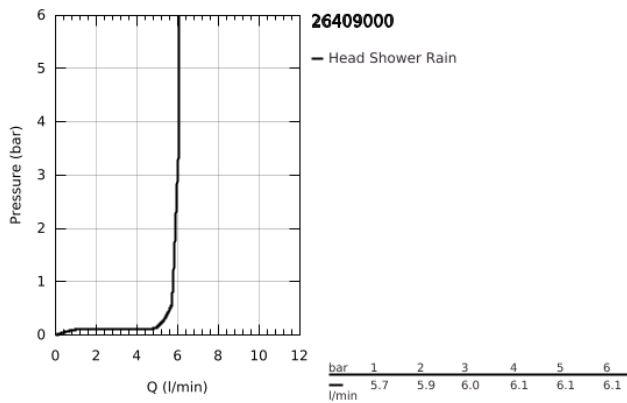

## 26 409 000 TEMPESTA 210 HEAD SHOWER 1 SPRAY

### PRODUCT DESCRIPTION

- Colour: chrome
- spray pattern: Rain
- maximum flow rate (at 3 bar): 6 l/min
- Ø 210 mm
- ball joint ± 15° rotatable
- connection thread ½"
- GROHE EcoJoy - less water, perfect flow
- GROHE DreamSpray - perfect spray pattern
- GROHE LongLife finish
- GROHE SpeedClean - effortless limescale removal
- Inner WaterGuide - inner insulation for surface protection
- suitable for instantaneous heater

### SPARE PARTS, July 2016 – now

1: Fibre seal dia. Ø 18,5 x Ø 12 x 2 (Spare part-nr. 0138900M)

2: Dirt strainer (Spare part-nr. 48007000)