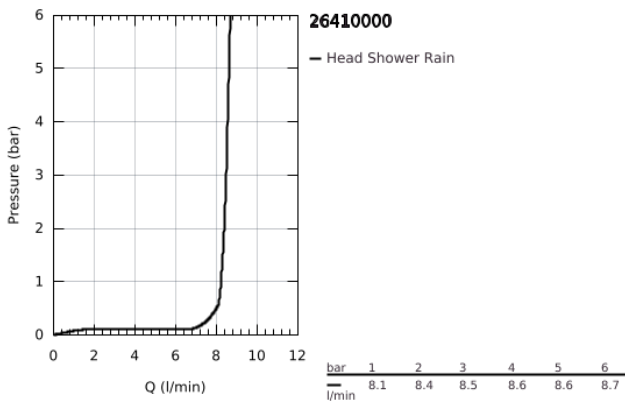

26 410 000 TEMPESTA 210 HEAD SHOWER 1 SPRAY

PRODUCT DESCRIPTION

- Colour: chrome
- spray pattern: Rain
- maximum flow rate (at 3 bar): 8.5 l/min
- Ø 210 mm
- ball joint ± 15° rotatable
- connection thread ½"
- GROHE EcoJoy - less water, perfect flow
- GROHE DreamSpray - perfect spray pattern
- GROHE LongLife finish
- GROHE SpeedClean - effortless limescale removal
- Inner WaterGuide - inner insulation for surface protection
- suitable for instantaneous heater

26 410 000 TEMPESTA 210 HEAD SHOWER 1 SPRAY

SPARE PARTS, July 2016 – now

1: Fibre seal dia. Ø 18,5 x Ø 12 x 2 (Spare part-nr. 0138900M)

2: Dirt strainer (Spare part-nr. 48007000)