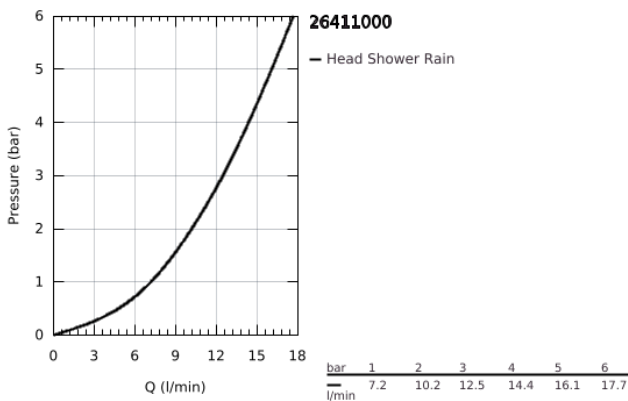

## 26 411 000 TEMPESTA 210 HEAD SHOWER SET 286 MM, 1 SPRAY

### PRODUCT DESCRIPTION

- Colour: chrome
- consisting of:
  - head shower Tempesta 210 (26 408)
  - spray pattern: Rain
  - maximum flow rate (at 3 bar): 12.5 l/min
  - shower arm Rainshower 286 mm (28 576 000)
- GROHE DreamSpray - perfect spray pattern
- GROHE LongLife finish
- GROHE SpeedClean - effortless limescale removal
- Inner WaterGuide - inner insulation for surface protection
- suitable for instantaneous heater
- min. recommended pressure 1.0 bar

26 411 000 **TEMPESTA 210 HEAD SHOWER SET 286 MM, 1 SPRAY**

**SPARE PARTS**, July 2016 – now

1: Fibre seal dia. Ø 18,5 x Ø 12 x 2 (Spare part-nr. 0138900M)

2: Dirt strainer (Spare part-nr. 48007000)

3: Escutcheon (Spare part-nr. 11741000)