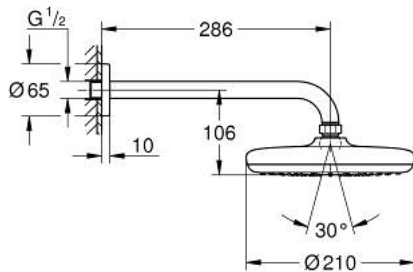

## 26 411 000 TEMPESTA 210 HEAD SHOWER SET 286 MM, 1 SPRAY

### PRODUCT DESCRIPTION

- Colour: chrome
- consisting of:
  - head shower Tempesta 210 (26 408)
  - spray pattern: Rain
  - maximum flow rate (at 3 bar): 12.5 l/min
  - shower arm Rainshower 286 mm (28 576 000)
- GROHE DreamSpray - perfect spray pattern
- GROHE LongLife finish
- GROHE SpeedClean - effortless limescale removal
- Inner WaterGuide - inner insulation for surface protection
- suitable for instantaneous heater
- min. recommended pressure 1.0 bar

26 411 000 **TEMPESTA 210 HEAD SHOWER SET 286 MM, 1 SPRAY**

**SPARE PARTS**, July 2016 – now

1: Fibre seal dia. Ø 18,5 x Ø 12 x 2 (Spare part-nr. 0138900M)

2: Dirt strainer (Spare part-nr. 48007000)

3: Escutcheon (Spare part-nr. 11741000)