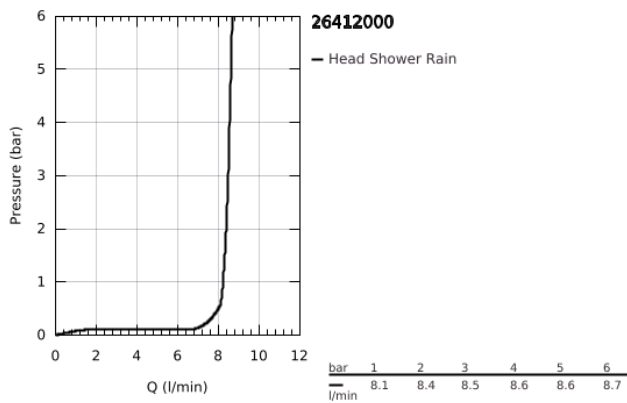

26 412 000 TEMPESTA 210 HEAD SHOWER SET 286 MM, 1 SPRAY

PRODUCT DESCRIPTION

- Colour: chrome
- consisting of:
 - head shower Tempesta 210 (26 410)
 - spray pattern: Rain
 - maximum flow rate (at 3 bar): 8.5 l/min
 - shower arm Rainshower 286 mm (28 576 000)
- GROHE EcoJoy - less water, perfect flow
- GROHE DreamSpray - perfect spray pattern
- GROHE SpeedClean - effortless limescale removal
- Inner WaterGuide - inner insulation for surface protection
- suitable for instantaneous heater

26 412 000 **TEMPESTA 210 HEAD SHOWER SET 286 MM, 1 SPRAY**

SPARE PARTS, July 2016 – now

1: Fibre seal dia. Ø 18,5 x Ø 12 x 2 (Spare part-nr. 0138900M)

2: Dirt strainer (Spare part-nr. 48007000)

3: Escutcheon (Spare part-nr. 11741000)