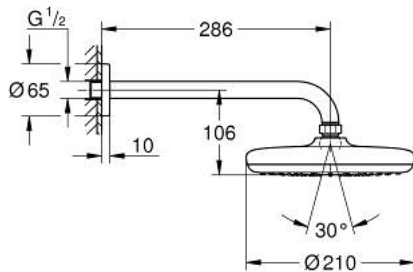

26 412 000 TEMPESTA 210 HEAD SHOWER SET 286 MM, 1 SPRAY

PRODUCT DESCRIPTION

- Colour: chrome
- consisting of:
 - head shower Tempesta 210 (26 410)
 - spray pattern: Rain
 - maximum flow rate (at 3 bar): 8.5 l/min
 - shower arm Rainshower 286 mm (28 576 000)
- GROHE EcoJoy - less water, perfect flow
- GROHE DreamSpray - perfect spray pattern
- GROHE SpeedClean - effortless limescale removal
- Inner WaterGuide - inner insulation for surface protection
- suitable for instantaneous heater

26 412 000 **TEMPESTA 210 HEAD SHOWER SET 286 MM, 1 SPRAY**

SPARE PARTS, July 2016 – now

1: Fibre seal dia. Ø 18,5 x Ø 12 x 2 (Spare part-nr. 0138900M)

2: Dirt strainer (Spare part-nr. 48007000)

3: Escutcheon (Spare part-nr. 11741000)